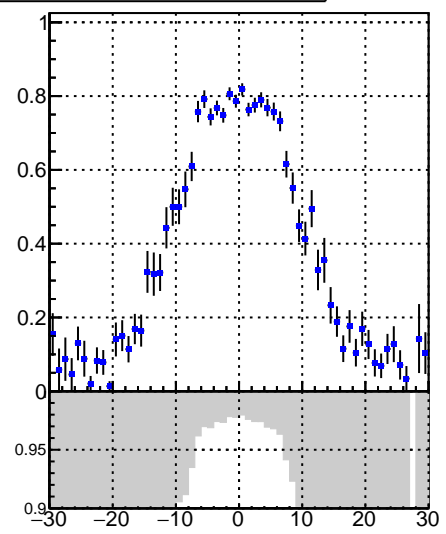

Fake rate vs vertpos**Duplicates Rate vs vertpos****Pileup rate vs vertpos****Fake rate vs v**

—●— **DQM_V0001_R000000001_Global_CMSSW_X_Y_Z_RECO**

**Fake rate vs. sim PV z****Duplicates Rate vs sim PV z****Pileup rate vs. sim PV z**