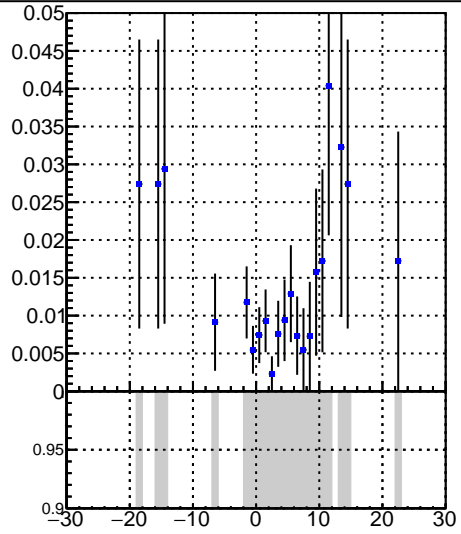

Fake rate vs vertpos**Duplicates Rate vs vertpos****Pileup rate vs vertpos****Fake rate vs v**

—●— **DQM_V0001_R000000001_Global_CMSSW_X_Y_Z_RECO**

**Fake rate vs. sim PV z****Duplicates Rate vs sim PV z****Pileup rate vs. sim PV z**