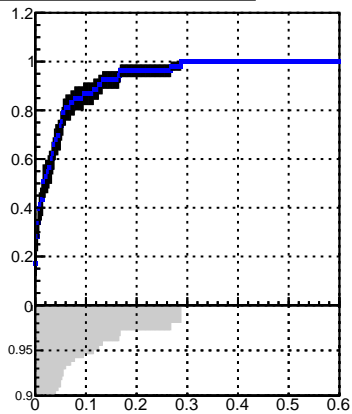

Efficiency vs. dz (PV)

Efficiency (tracking eff factorized out) vs. dz (PV)

Legend:   DQM\_V0001\_R000000001\_Global\_CMSSW\_X\_Y\_Z\_RECO