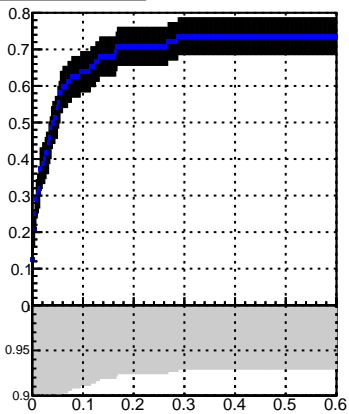

Efficiency vs. dz (PV)

Efficiency (tracking eff factorized out) vs. dz (PV)

Legend:   DQM\_V0001\_R000000001\_Global\_CMSSW\_X\_Y\_Z\_RECO