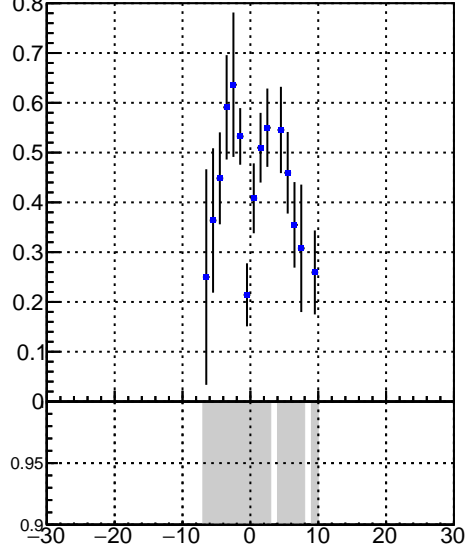

Efficiency vs vertpos**fake+duplicates vs vert r**
Efficiency vs vertpos ■ DQM_V0001_R000000001_Global_CMSSW_X_Y_Z_RECO
**Efficiency vs. sim PV z****fake+duplicates vs Sim. PV z**