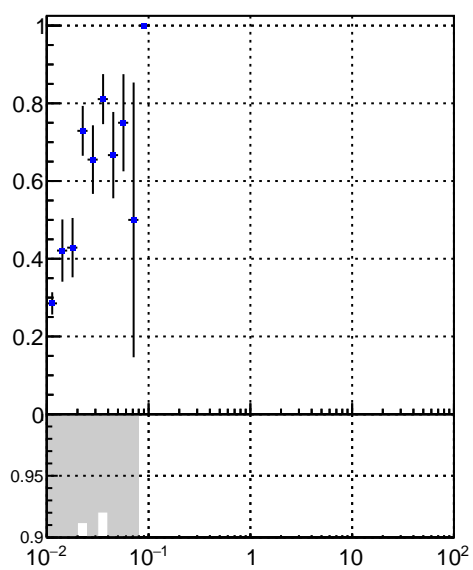

Efficiency vs vertpos**fake+duplicates vs vert r**
Efficiency vs vertpos ■ DQM_V0001_R000000001_Global_CMSSW_X_Y_Z_RECO
**Efficiency vs. sim PV z****fake+duplicates vs Sim. PV z**