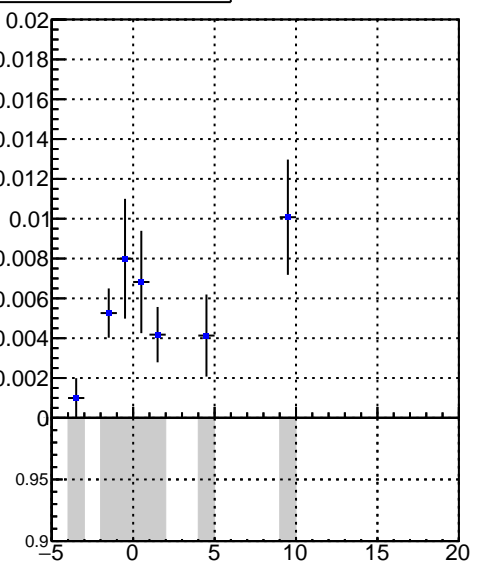

Efficiency vs vertpos**fake+duplicates vs vert r**
Efficiency vs vertpos ■ DQM_V0001_R000000001_Global_CMSSW_X_Y_Z_RECO
**Efficiency vs. sim PV z****fake+duplicates vs Sim. PV z**