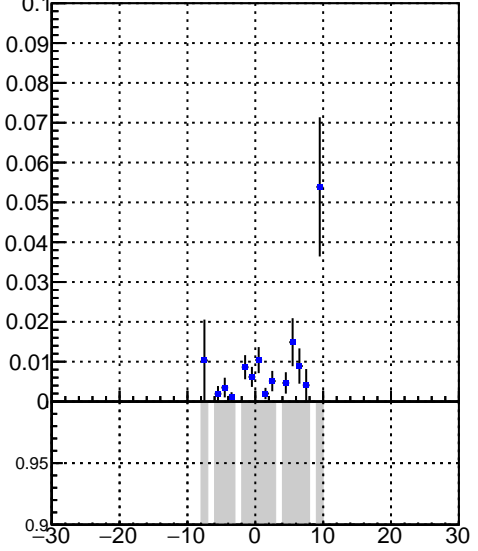

Efficiency vs vertpos**fake+duplicates vs vert r**
Efficiency vs vertpos ■ DQM_V0001_R000000001_Global_CMSSW_X_Y_Z_RECO
**Efficiency vs. sim PV z****fake+duplicates vs Sim. PV z**