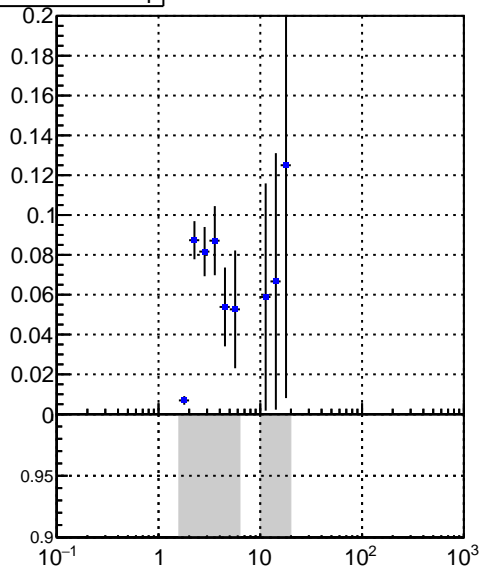

Efficiency vs p_T **fake+duplicates vs p_T** 

Legend: DQM_V0001_R000000001_Global_CMSSW_X.Y.Z_RECO

**Efficiency vs ϕ** **fake+duplicates vs ϕ** 