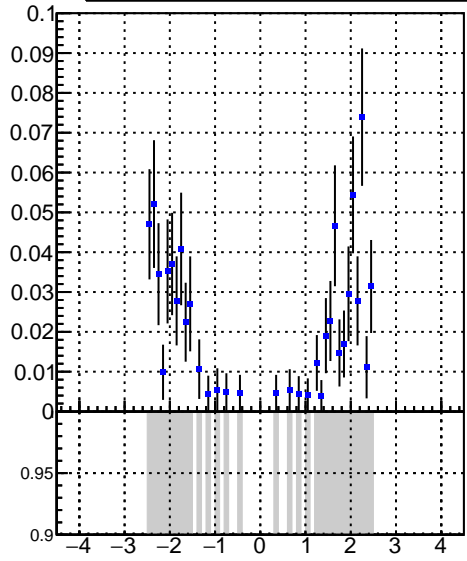

Efficiency vs p_T **fake+duplicates vs p_T** 

Legend: DQM_V0001_R000000001_Global_CMSSW_X.Y.Z_RECO

**Efficiency vs ϕ** **fake+duplicates vs ϕ** 