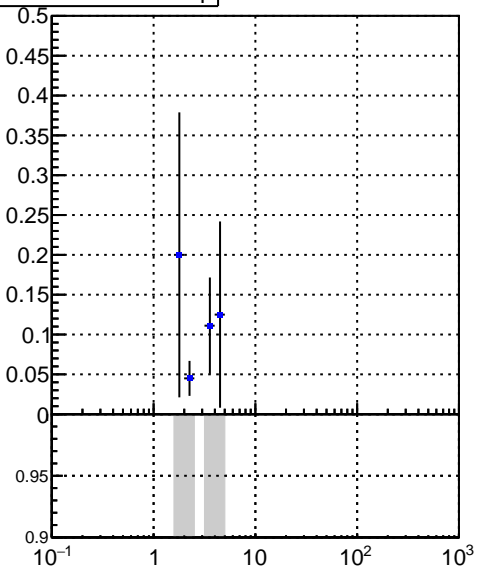

Efficiency vs p_T **fake+duplicates vs p_T** 

Legend: DQM_V0001_R000000001_Global_CMSSW_X.Y.Z_RECO

**Efficiency vs ϕ** **fake+duplicates vs ϕ** 