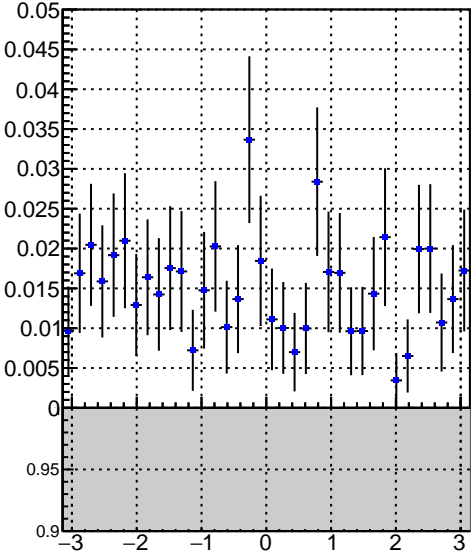

Efficiency vs p_T **fake+duplicates vs p_T** 

Legend: DQM_V0001_R000000001_Global_CMSSW_X.Y.Z_RECO

**Efficiency vs ϕ** **fake+duplicates vs ϕ** 