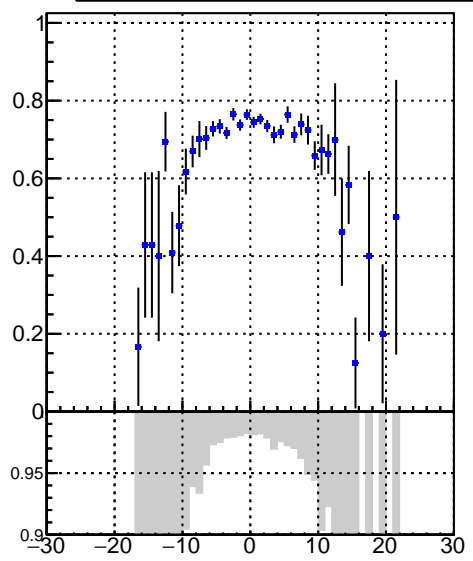

Efficiency vs vertpos

fake+duplicates vs vert r

Efficiency vs **DQM_V0001_R000000001_Global_CMSSW_X.Y.Z_RECO**

Efficiency vs. sim PV z

fake+duplicates vs Sim. PV z