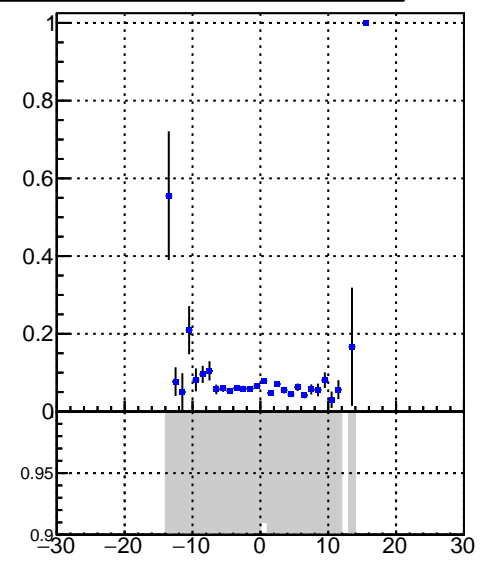

Efficiency vs vertpos

fake+duplicates vs vert r

Efficiency vs **DQM_V0001_R000000001_Global_CMSSW_X.Y.Z_RECO**

Efficiency vs. sim PV z

fake+duplicates vs Sim. PV z