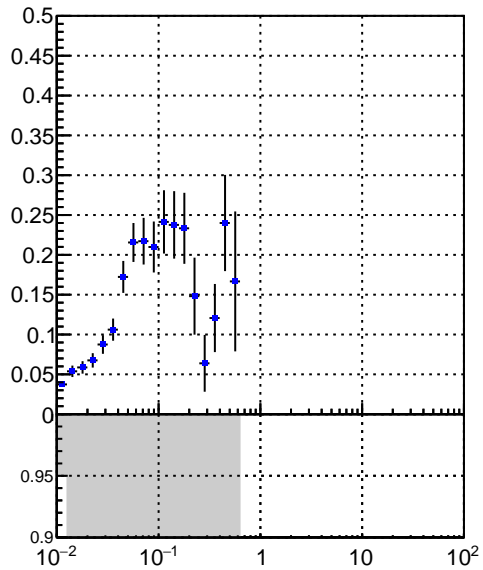

Efficiency vs vertpos

fake+duplicates vs vert r

Efficiency vs **DQM_V0001_R000000001_Global_CMSSW_X.Y.Z_RECO**

Efficiency vs. sim PV z

fake+duplicates vs Sim. PV z