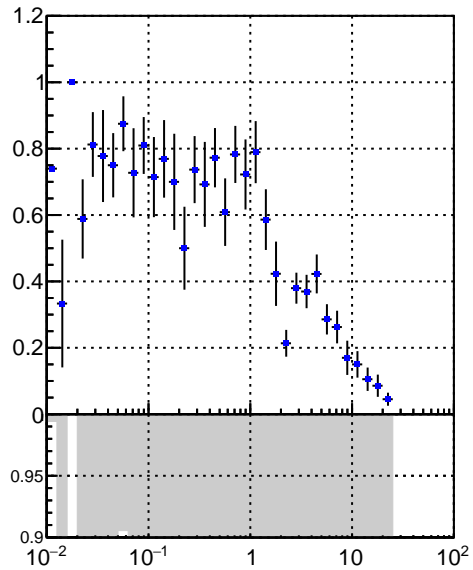

Efficiency vs vertpos

fake+duplicates vs vert r

Efficiency vs **DQM_V0001_R000000001_Global_CMSSW_X.Y.Z_RECO**

Efficiency vs. sim PV z

fake+duplicates vs Sim. PV z