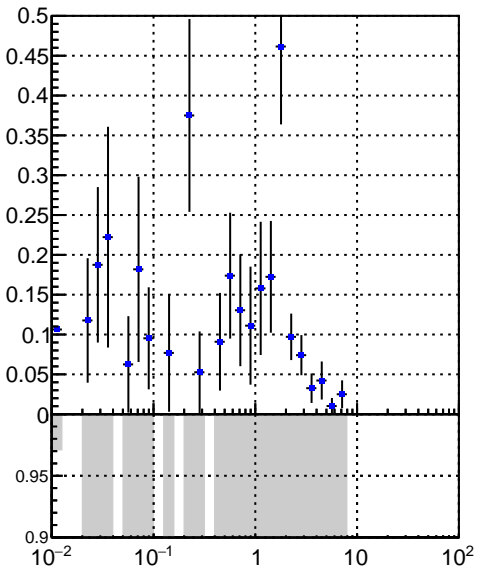

Efficiency vs vertpos

fake+duplicates vs vert r

Efficiency vs vertpos

DQM\_V0001\_R000000001\_Global\_CMSSW\_X.Y.Z\_RECO

Efficiency vs. sim PV z

fake+duplicates vs Sim. PV z