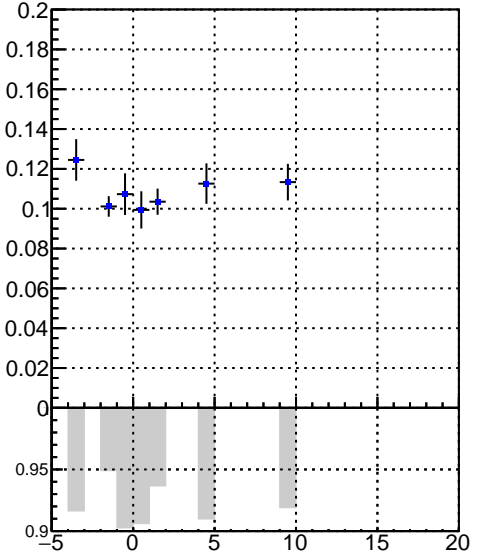

Efficiency vs vertpos

fake+duplicates vs vert r

Efficiency vs vertpos

DQM\_V0001\_R000000001\_Global\_CMSSW\_X.Y.Z\_RECO

Efficiency vs. sim PV z

fake+duplicates vs Sim. PV z