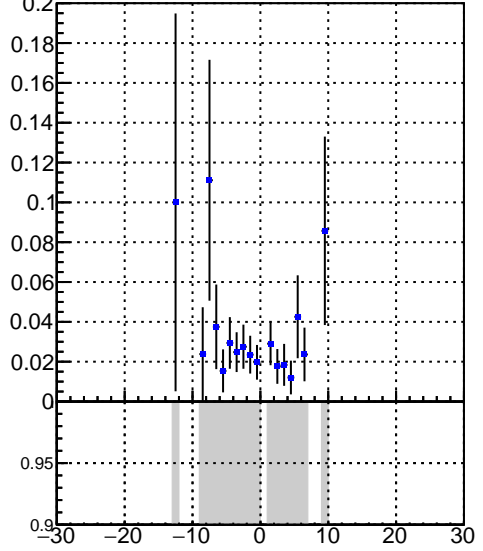

Efficiency vs vertpos

fake+duplicates vs vert r

Efficiency vs vertpos

DQM\_V0001\_R000000001\_Global\_CMSSW\_X.Y.Z\_RECO

Efficiency vs. sim PV z

fake+duplicates vs Sim. PV z