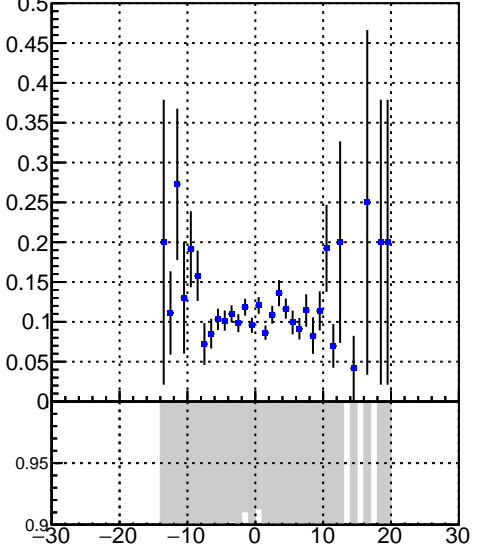

Efficiency vs vertpos

fake+duplicates vs vert r

Efficiency vs vertpos

DQM\_V0001\_R000000001\_Global\_CMSSW\_X.Y.Z\_RECO

Efficiency vs. sim PV z

fake+duplicates vs Sim. PV z