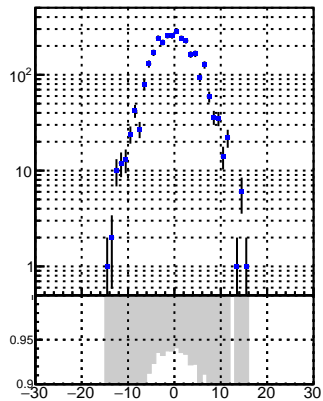

N of reco track vs dxy

N of associated (recoToSim) tracks vs dxy

N of associated (recoToSim) looper tracks vs dxy

N of reco track vs dz

N of associated (recoToSim) tracks vs dz

N of associated (recoToSim) looper tracks vs dz