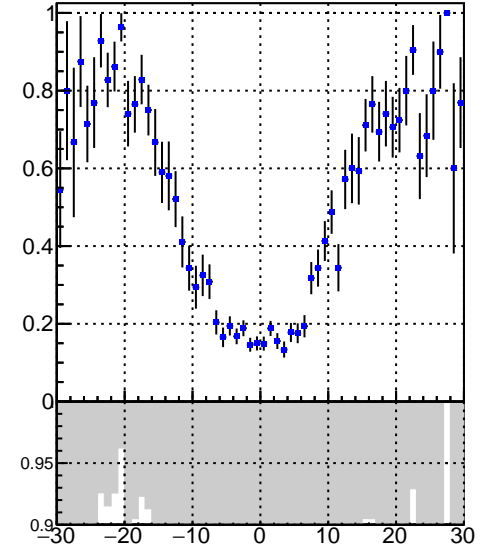

Efficiency vs vertpos**fake+duplicates vs vert r**
Efficiency vs sim PV z

 ■ DQM_V0001_R000000001_Global_CMSSW_X.Y.Z_RECO

**Efficiency vs. sim PV z****fake+duplicates vs Sim. PV z**