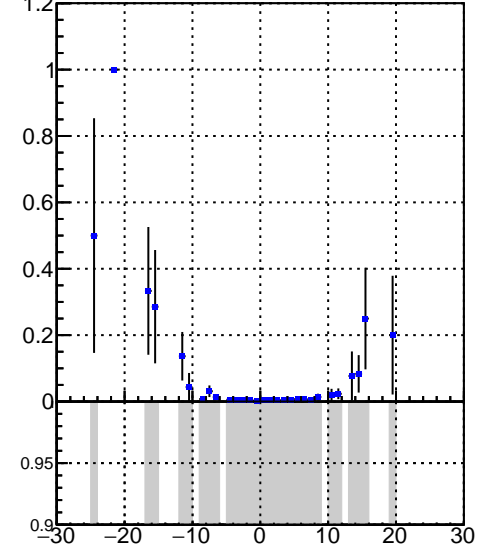

Efficiency vs vertpos**fake+duplicates vs vert r**
Efficiency vs sim PV z

 ■ DQM_V0001_R000000001_Global_CMSSW_X.Y.Z_RECO

**Efficiency vs. sim PV z****fake+duplicates vs Sim. PV z**