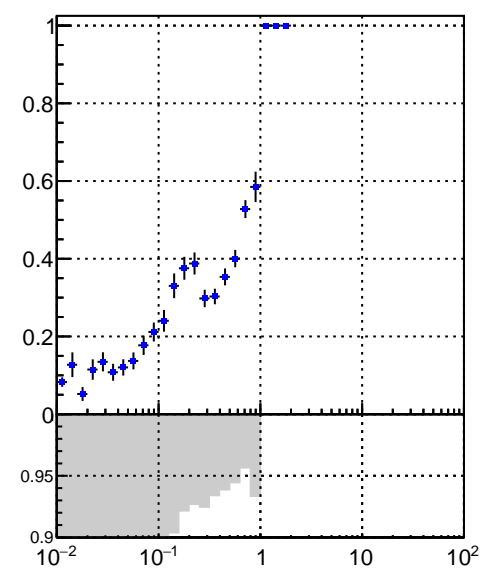

Efficiency vs vertpos**fake+duplicates vs vert r**
Efficiency vs sim PV z

 ■ DQM_V0001_R000000001_Global_CMSSW_X.Y.Z_RECO

**Efficiency vs. sim PV z****fake+duplicates vs Sim. PV z**