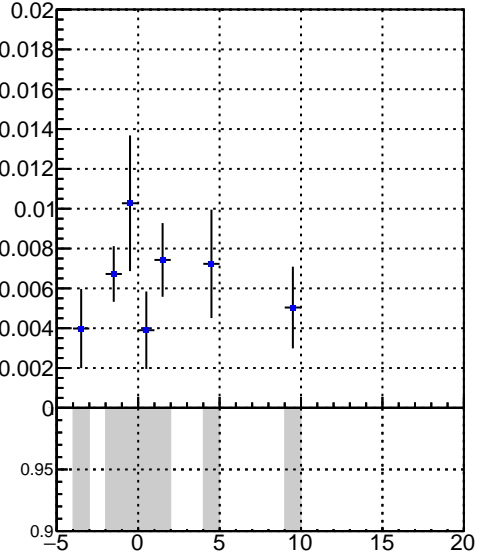

Efficiency vs vertpos**fake+duplicates vs vert r**
Efficiency vs sim PV z

 ■ DQM_V0001_R000000001_Global_CMSSW_X.Y.Z_RECO

**Efficiency vs. sim PV z****fake+duplicates vs Sim. PV z**