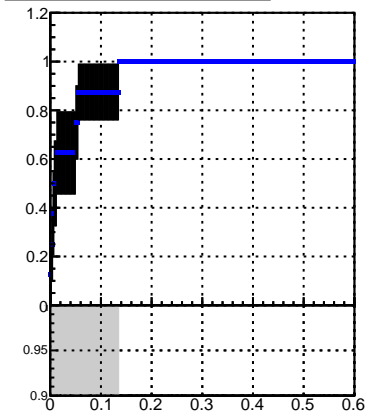

Efficiency vs. dz (PV)

Efficiency (tracking eff factorized out) vs. dz (PV)

Fake rate
DQM_V0001_R000000001_Global_CMSSW_X_Y_Z_RECO