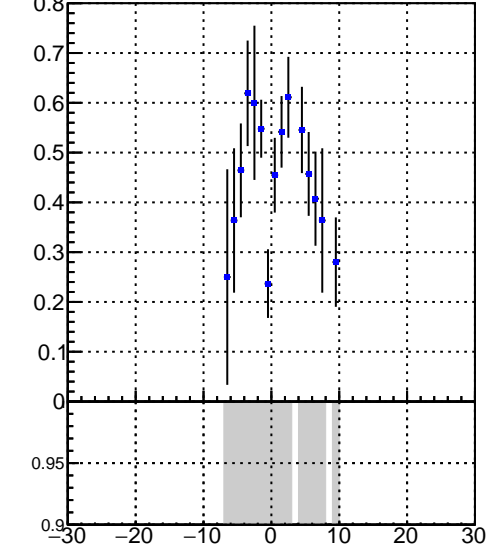

Efficiency vs vertpos**fake+duplicates vs vert r**
Efficiency vs sim PV z DQM_V0001_R000000001_Global_CMSSW_X.Y.Z_RECO
**Efficiency vs. sim PV z****fake+duplicates vs Sim. PV z**