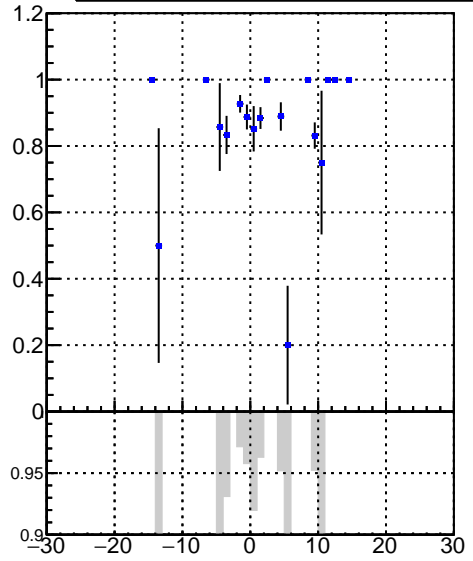

Efficiency vs vertpos

fake+duplicates vs vert r

Efficiency vs vert r

DQM_V0001_R000000001_Global_CMSSW_X.Y.Z_RECO

Efficiency vs. sim PV z

fake+duplicates vs Sim. PV z