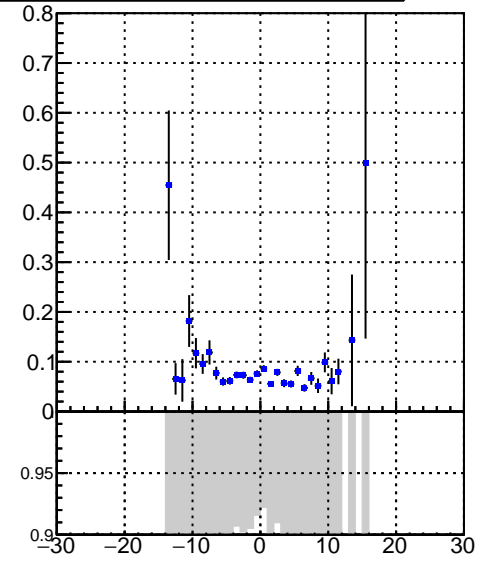

Efficiency vs vertpos

fake+duplicates vs vert r

Efficiency vs vert r

DQM_V0001_R000000001_Global_CMSSW_X.Y.Z_RECO

Efficiency vs. sim PV z

fake+duplicates vs Sim. PV z