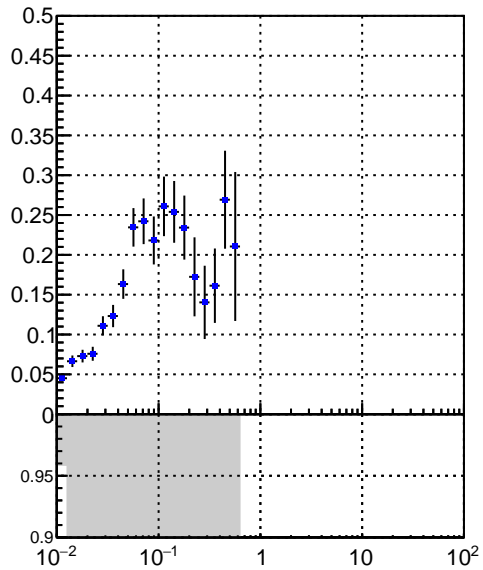

Efficiency vs vertpos

fake+duplicates vs vert r

Efficiency vs vert r

DQM_V0001_R000000001_Global_CMSSW_X.Y.Z_RECO

Efficiency vs. sim PV z

fake+duplicates vs Sim. PV z