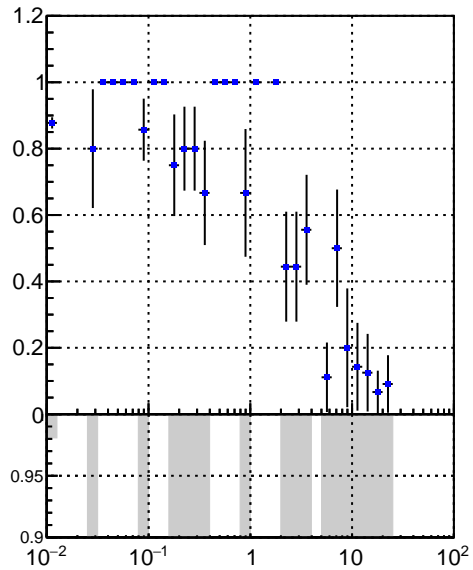

Efficiency vs vertpos

fake+duplicates vs vert r

Efficiency vs vert r

DQM_V0001_R000000001_Global_CMSSW_X.Y.Z_RECO

Efficiency vs. sim PV z

fake+duplicates vs Sim. PV z