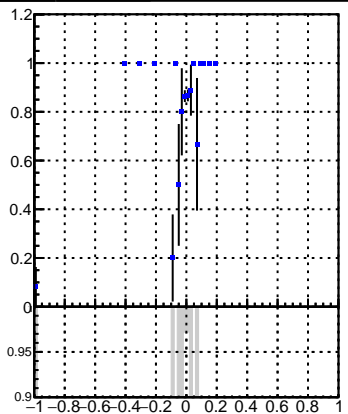

Efficiency vs Dxy(PV)**fake+duplicates vs dxy(PV)****Efficiency**

Legend: DQM_V0001_R000000001_Global_CMSSW_X_Y_Z_RECO

**Efficiency vs Dz(PV)****fake+duplicates vs dz(PV)****Efficiency vs Dz(PV)****fake+duplicates vs dz(PV)**