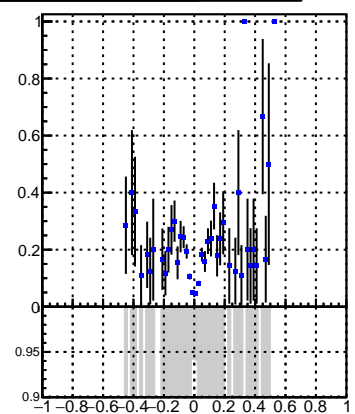

Efficiency vs Dxy(PV)**fake+duplicates vs dxy(PV)****Efficiency**

Legend: DQM_V0001_R000000001_Global_CMSSW_X_Y_Z_RECO

**Efficiency vs Dz(PV)****fake+duplicates vs dz(PV)****Efficiency vs Dz(PV)****fake+duplicates vs dz(PV)**