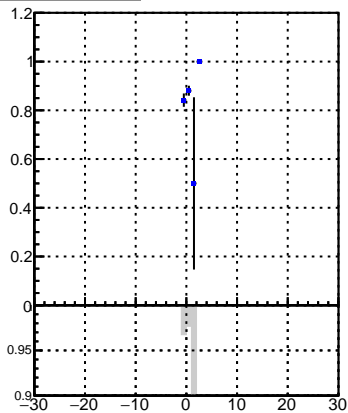

Efficiency vs Dxy(PV)**fake+duplicates vs dxy(PV)****Efficiency**

Legend: DQM_V0001_R000000001_Global_CMSSW_X_Y_Z_RECO

**Efficiency vs Dz(PV)****fake+duplicates vs dz(PV)****Efficiency vs Dz(PV)****fake+duplicates vs dz(PV)**