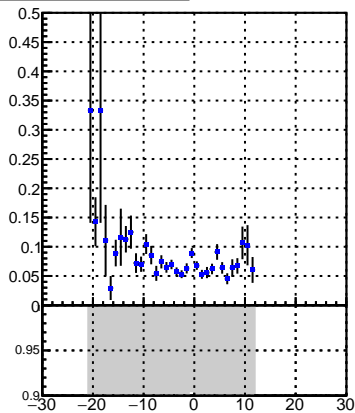

Efficiency vs Dxy(PV)**fake+duplicates vs dxy(PV)****Efficiency**

Legend: DQM_V0001_R000000001_Global_CMSSW_X_Y_Z_RECO

**Efficiency vs Dz(PV)****fake+duplicates vs dz(PV)****Efficiency vs Dz(PV)****fake+duplicates vs dz(PV)**