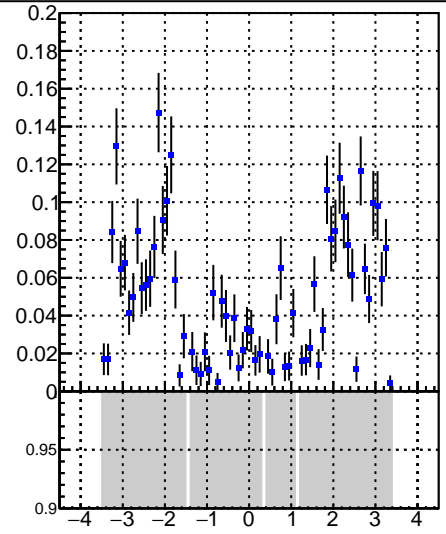

Fake rate vs p_T **Duplicates Rate vs p_T** **Pileup rate vs p_T** 

—●— **DQM_V0001_R000000001_Global_CMSSW_X_Y_Z_RECO**

**Fake rate vs ϕ** **Duplicates Rate vs ϕ** **Pileup rate vs ϕ** 