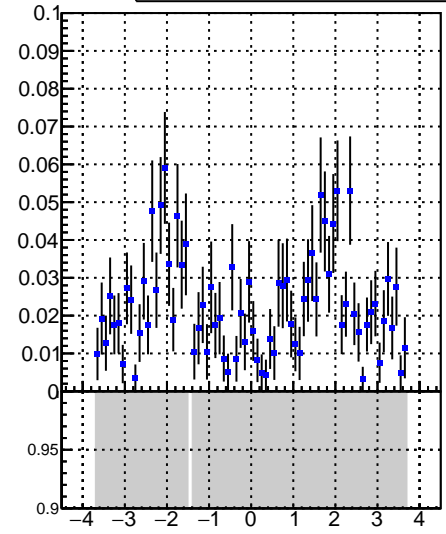

Fake rate vs p_T **Duplicates Rate vs p_T** **Pileup rate vs p_T** 

—●— **DQM_V0001_R000000001_Global_CMSSW_X_Y_Z_RECO**

**Fake rate vs ϕ** **Duplicates Rate vs ϕ** **Pileup rate vs ϕ** 