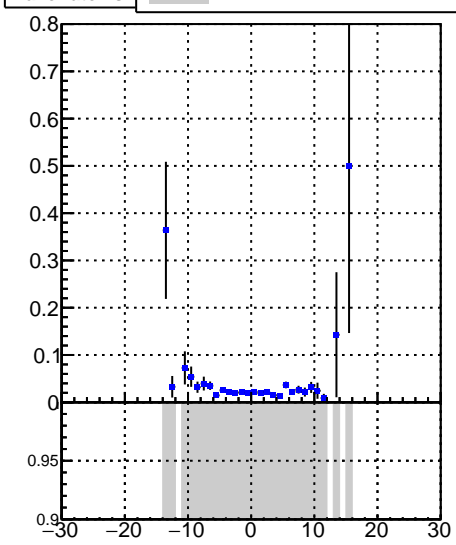

Fake rate vs vertpos**Duplicates Rate vs vertpos****Pileup rate vs vertpos****Fake rate vs v**

—●— DQM_V0001_R000000001_Global_CMSSW_X_Y_Z_RECO

**Fake rate vs. sim PV z****Duplicates Rate vs sim PV z****Pileup rate vs. sim PV z**