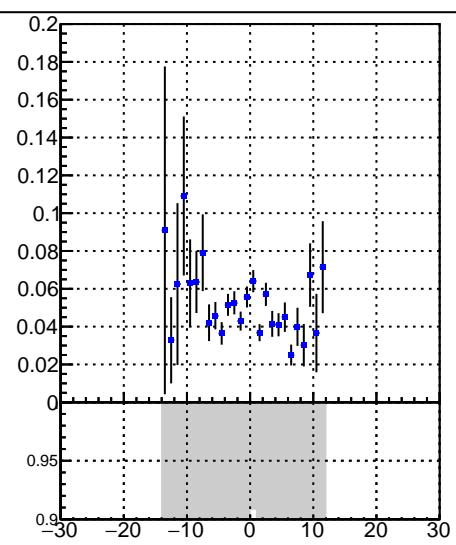

Fake rate vs vertpos**Duplicates Rate vs vertpos****Pileup rate vs vertpos****Fake rate vs v**

—●— DQM_V0001_R000000001_Global_CMSSW_X_Y_Z_RECO

**Fake rate vs. sim PV z****Duplicates Rate vs sim PV z****Pileup rate vs. sim PV z**