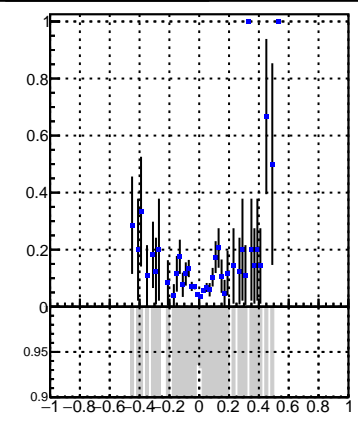

Fake rate vs dxypv

Duplicates Rate vs Dxy(PV)

Pileup rate vs dxypv

Fake rate vs d

Duplicates Rate vs Dxy(PV)

Pileup rate vs dxypv

Fake rate vs dzpv

Duplicates Rate vs Dz(PV)

Pileup rate vs dz(PV)

Fake rate vs dzpv

Duplicates Rate vs Dz(PV)

Pileup rate vs dz(PV)

Legend:  **DQM_V0001_R000000001_Global_CMSSW_X_Y_Z_RECO**