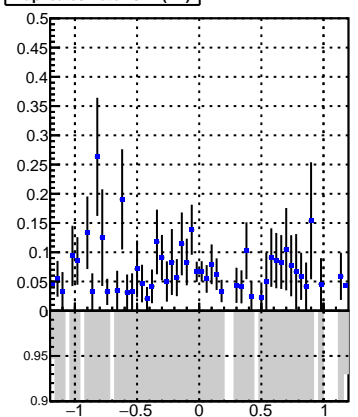

Fake rate vs dxypv

Duplicates Rate vs Dxy(PV)

Pileup rate vs dxypv

Fake rate vs d

Duplicates Rate vs Dxy(PV)

Pileup rate vs dxypv

Fake rate vs dzpv

Duplicates Rate vs Dz(PV)

Pileup rate vs dz(PV)

Fake rate vs dzpv

Duplicates Rate vs Dz(PV)

Pileup rate vs dz(PV)

Legend:  **DQM_V0001_R000000001_Global_CMSSW_X_Y_Z_RECO**