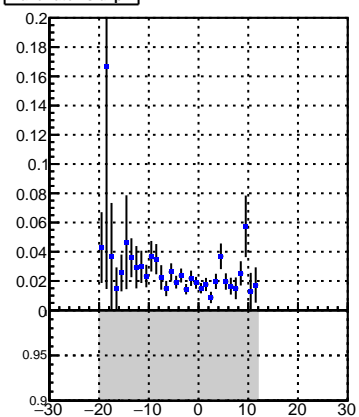

Fake rate vs dxypv

Duplicates Rate vs Dxy(PV)

Pileup rate vs dxypv

Fake rate vs d

Duplicates Rate vs Dxy(PV)

Pileup rate vs dxypv

Fake rate vs dzpv

Duplicates Rate vs Dz(PV)

Pileup rate vs dz(PV)

Fake rate vs dzpv

Duplicates Rate vs Dz(PV)

Pileup rate vs dz(PV)

Legend:  **DQM_V0001_R000000001_Global_CMSSW_X_Y_Z_RECO**