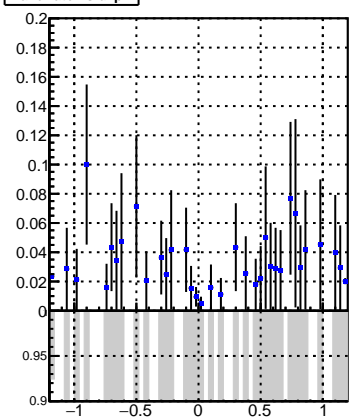

Fake rate vs dxypv

Duplicates Rate vs Dxy(PV)

Pileup rate vs dxypv

Fake rate vs d

Duplicates Rate vs Dxy(PV)

Pileup rate vs dxypv

Fake rate vs dzpv

Duplicates Rate vs Dz(PV)

Pileup rate vs dz(PV)

Fake rate vs dzpv

Duplicates Rate vs Dz(PV)

Pileup rate vs dz(PV)

Legend:  **DQM_V0001_R000000001_Global_CMSSW_X_Y_Z_RECO**