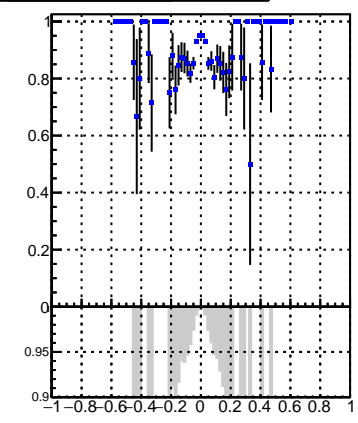

Fake rate vs dxypv

Duplicates Rate vs Dxy(PV)

Pileup rate vs dxypv

Fake rate vs d

Duplicates Rate vs Dxy(PV)

Pileup rate vs dxypv

Fake rate vs dzpv

Duplicates Rate vs Dz(PV)

Pileup rate vs dz(PV)

Fake rate vs dzpv

Duplicates Rate vs Dz(PV)

Pileup rate vs dz(PV)

Legend:  **DQM_V0001_R000000001_Global_CMSSW_X_Y_Z_RECO**