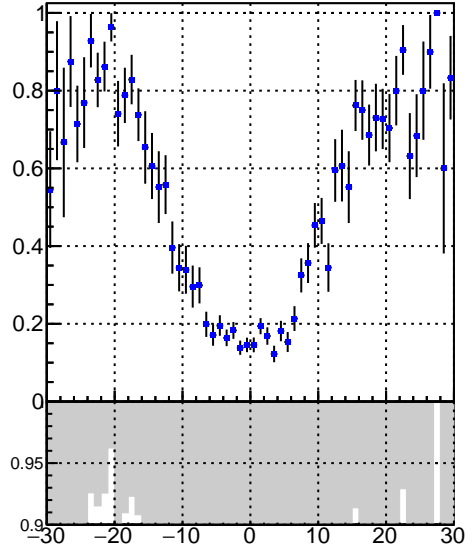

Efficiency vs vertpos**fake+duplicates vs vert r**
Efficiency vs sim PV z | **DQM_V0001_R000000001_Global_CMSSW_X_Y_Z_RECO**
**Efficiency vs. sim PV z****fake+duplicates vs Sim. PV z**