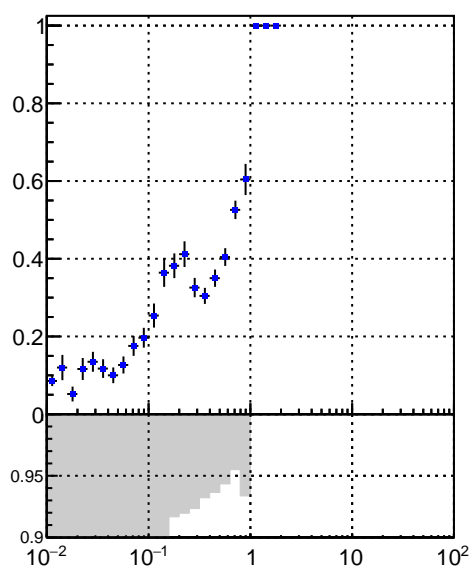

Efficiency vs vertpos**fake+duplicates vs vert r**
Efficiency vs sim PV z | **DQM_V0001_R000000001_Global_CMSSW_X_Y_Z_RECO**
**Efficiency vs. sim PV z****fake+duplicates vs Sim. PV z**