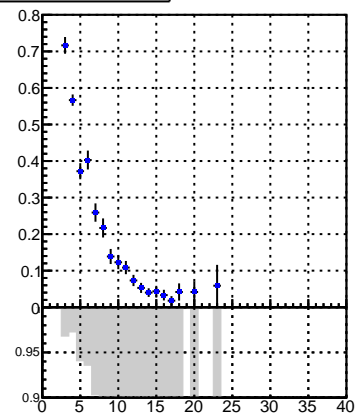

Efficiency vs hit**fake+duplicates vs hits****Efficiency**

Legend: DQM_V0001_R000000001_Global_CMSSW_X_Y_Z_RECO

**Efficiency vs pixel layer****fake+duplicates vs pixel layers****Efficiency vs 3D layer****fake+duplicates vs 3D layers**