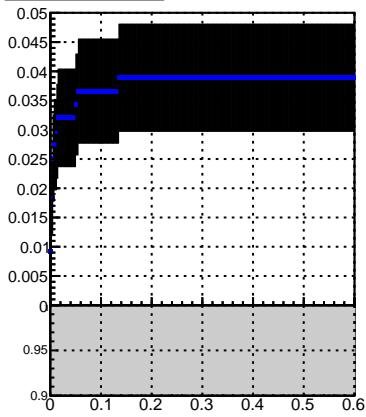

Efficiency vs. dz (PV)

Efficiency (tracking eff factorized out) vs. dz (PV)

Fake rate

DQM_V0001_R000000001_Global_CMSSW_X_Y_Z_RECO