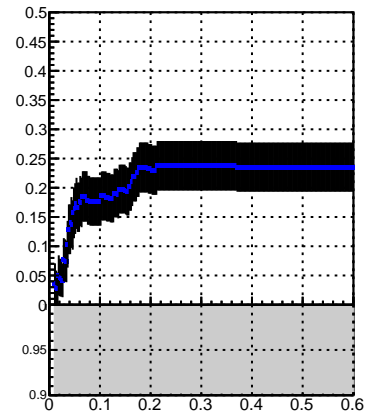

Efficiency vs. dz (PV)

Efficiency (tracking eff factorized out) vs. dz (PV)

Fake rate

DQM_V0001_R000000001_Global_CMSSW_X_Y_Z_RECO