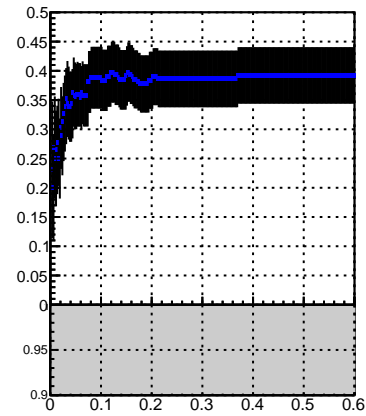

Efficiency vs. dz (PV)

Efficiency (tracking eff factorized out) vs. dz (PV)

Fake rate

DQM_V0001_R000000001_Global_CMSSW_X_Y_Z_RECO