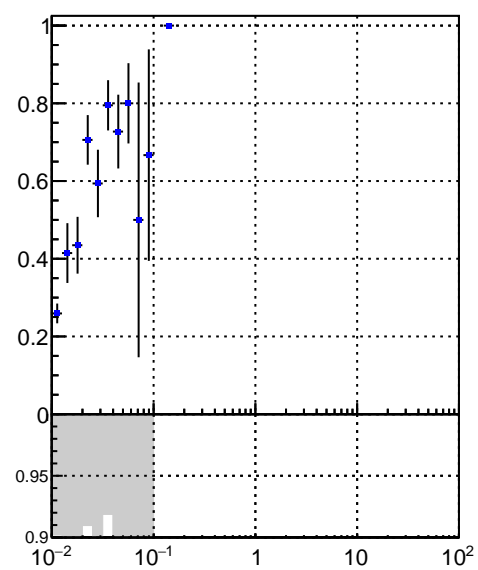

Efficiency vs vertpos**fake+duplicates vs vert r**
Efficiency vs sim PV z DQM_V0001_R000000001_Global_CMSSW_X.Y.Z_RECO
**Efficiency vs. sim PV z****fake+duplicates vs Sim. PV z**