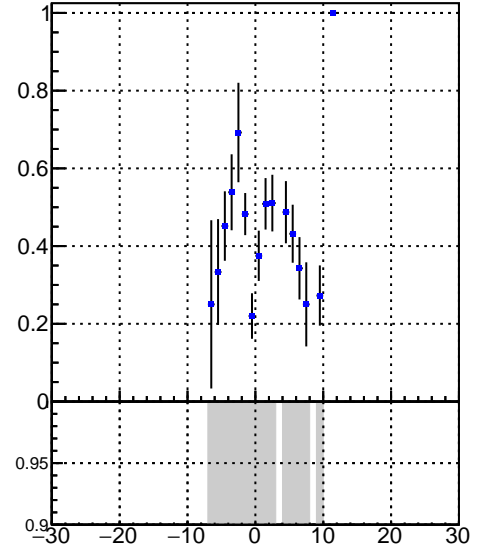

Efficiency vs vertpos**fake+duplicates vs vert r**
Efficiency vs sim PV z DQM_V0001_R000000001_Global_CMSSW_X.Y.Z_RECO
**Efficiency vs. sim PV z****fake+duplicates vs Sim. PV z**