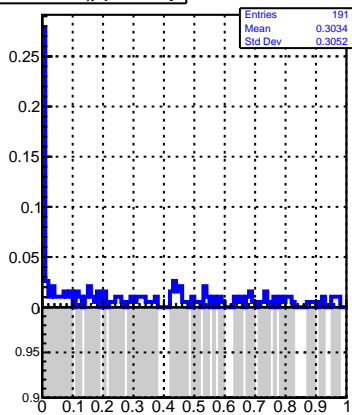

normalized χ^2 **normalized χ^2 probability**

Legend: DQM_V0001_R000000001_Global_CMSSW_X_Y_Z_RECO