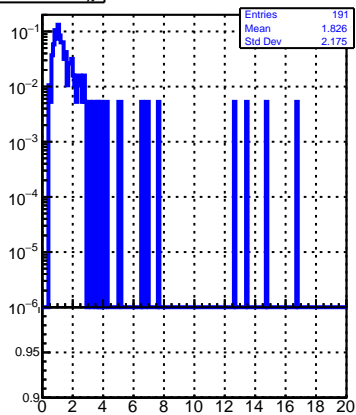

normalized χ^2 **normalized χ^2 probability**

Legend: DQM_V0001_R000000001_Global_CMSSW_X_Y_Z_RECO