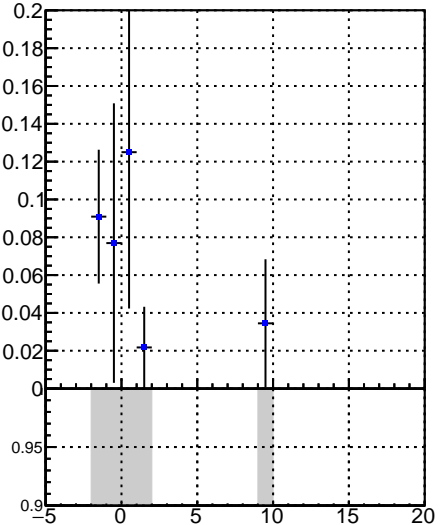

Fake rate vs vertpos

Duplicates Rate vs vertpos

Pileup rate vs vertpos

Fake rate vs v

Legend: ■ DQM_V0001_R000000001_Global_CMSSW_X_Y_Z_RECO

Fake rate vs. sim PV z

Duplicates Rate vs sim PV z

Pileup rate vs. sim PV z