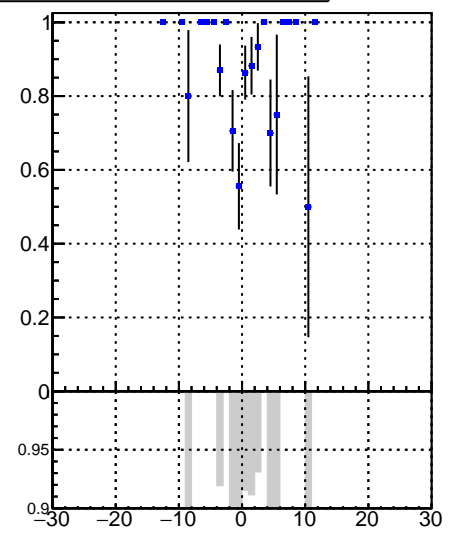

Fake rate vs vertpos

Duplicates Rate vs vertpos

Pileup rate vs vertpos

Fake rate vs v

Legend: ■ DQM_V0001_R000000001_Global_CMSSW_X_Y_Z_RECO

Fake rate vs. sim PV z

Duplicates Rate vs sim PV z

Pileup rate vs. sim PV z