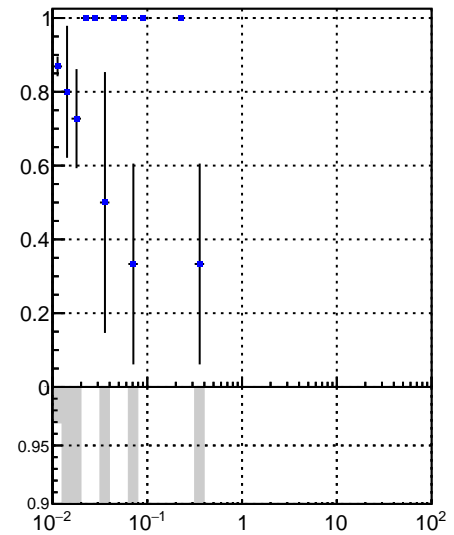

Fake rate vs vertpos

Duplicates Rate vs vertpos

Pileup rate vs vertpos

Fake rate vs v

Legend: ■ DQM_V0001_R000000001_Global_CMSSW_X_Y_Z_RECO

Fake rate vs. sim PV z

Duplicates Rate vs sim PV z

Pileup rate vs. sim PV z