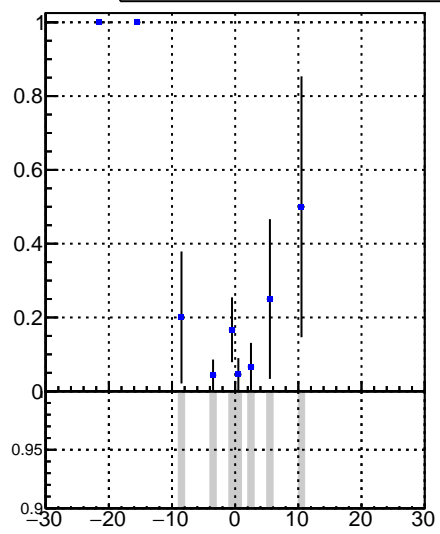

Fake rate vs vertpos

Duplicates Rate vs vertpos

Pileup rate vs vertpos

Fake rate vs v

Legend: ■ DQM_V0001_R000000001_Global_CMSSW_X_Y_Z_RECO

Fake rate vs. sim PV z

Duplicates Rate vs sim PV z

Pileup rate vs. sim PV z