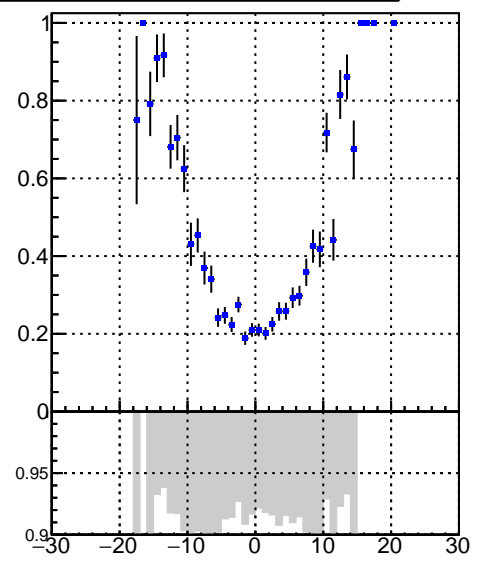

Efficiency vs vertpos

fake+duplicates vs vert r

Efficiency vs sim PV z

Legend: ■ DQM\_V0001\_R000000001\_Global\_CMSSW\_X\_Y\_Z\_RECO

Efficiency vs. sim PV z

fake+duplicates vs Sim. PV z