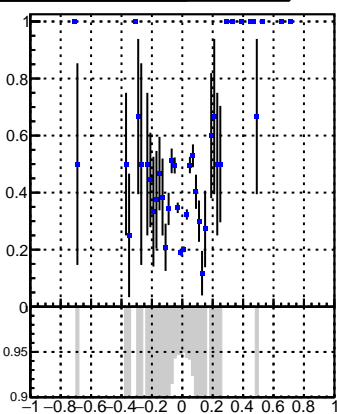

Efficiency vs Dxy(PV)**fake+duplicates vs dxy(PV)****Efficiency**

Legend: DQM_V0001_R000000001_Global_CMSSW_X_Y_Z_RECO

**Efficiency vs Dz(PV)****fake+duplicates vs dz(PV)****Efficiency vs Dz(PV)****fake+duplicates vs dz(PV)**