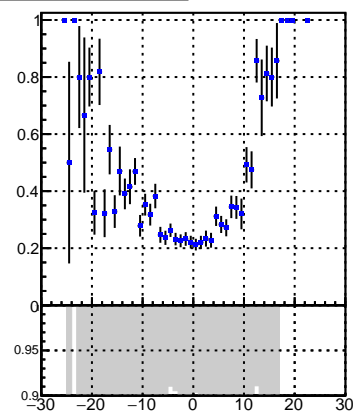

Efficiency vs Dxy(PV)**fake+duplicates vs dxy(PV)****Efficiency**

Legend: DQM_V0001_R000000001_Global_CMSSW_X_Y_Z_RECO

**Efficiency vs Dz(PV)****fake+duplicates vs dz(PV)****Efficiency vs Dz(PV)****fake+duplicates vs dz(PV)**