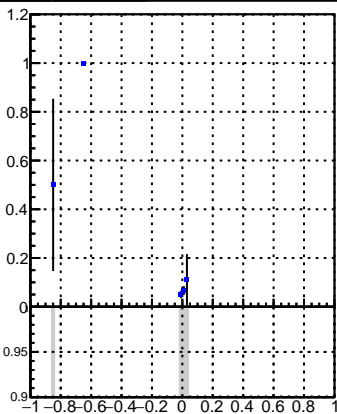

Efficiency vs Dxy(PV)**fake+duplicates vs dxy(PV)****Efficiency**

Legend: DQM_V0001_R000000001_Global_CMSSW_X_Y_Z_RECO

**Efficiency vs Dz(PV)****fake+duplicates vs dz(PV)****Efficiency vs Dz(PV)****fake+duplicates vs dz(PV)**