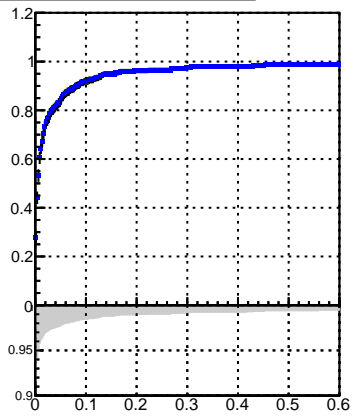

Efficiency vs. dz (PV)

Efficiency (tracking eff factorized out) vs. dz (PV)

Fake rate

DQM_V0001_R000000001_Global_CMSSW_X_Y_Z_RECO