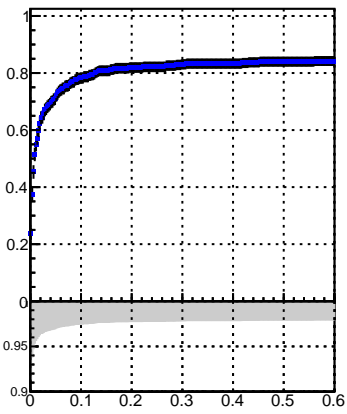

Efficiency vs. dz (PV)

Efficiency (tracking eff factorized out) vs. dz (PV)

Fake rate

DQM_V0001_R000000001_Global_CMSSW_X_Y_Z_RECO