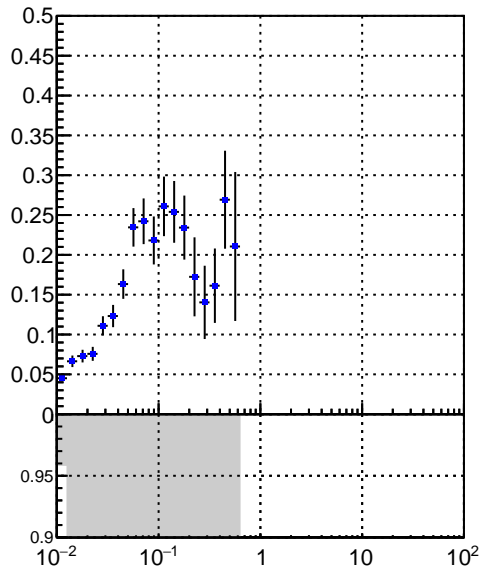

Efficiency vs vertpos

fake+duplicates vs vert r

Efficiency vs **DQM_V0001_R000000001_Global_CMSSW_X.Y.Z_RECO**

Efficiency vs. sim PV z

fake+duplicates vs Sim. PV z