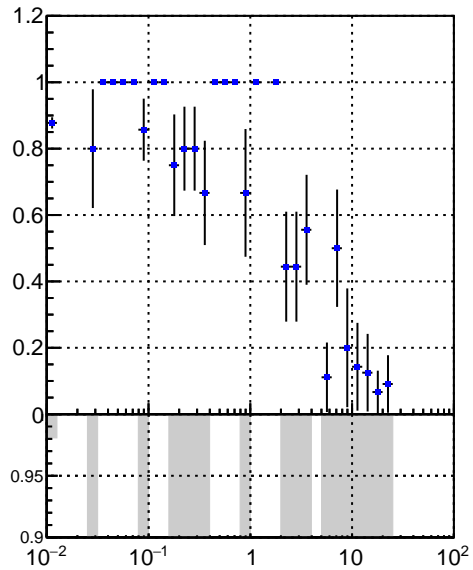

Efficiency vs vertpos

fake+duplicates vs vert r

Efficiency vs **DQM_V0001_R000000001_Global_CMSSW_X.Y.Z_RECO**

Efficiency vs. sim PV z

fake+duplicates vs Sim. PV z