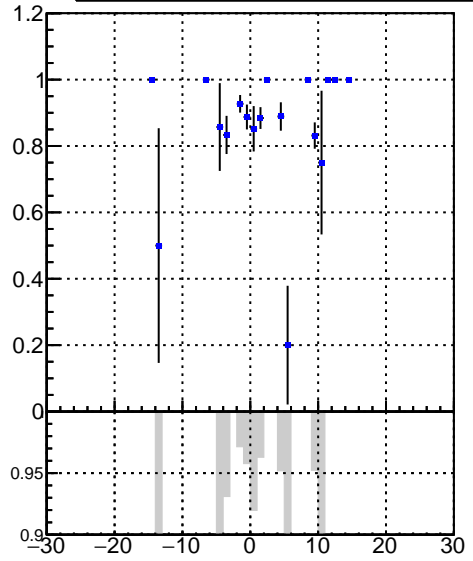

Efficiency vs vertpos

fake+duplicates vs vert r

Efficiency vs **DQM_V0001_R000000001_Global_CMSSW_X.Y.Z_RECO**

Efficiency vs. sim PV z

fake+duplicates vs Sim. PV z