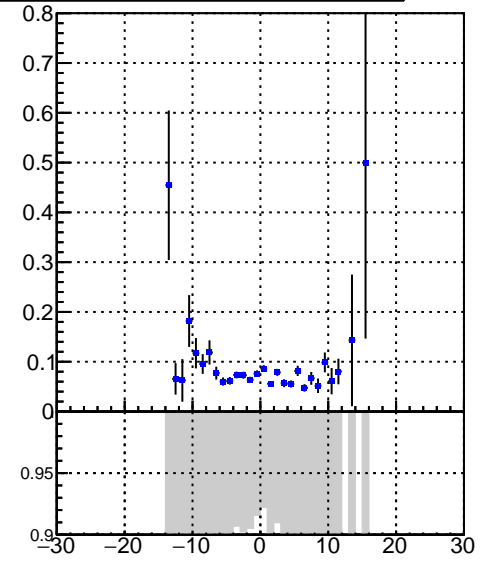

Efficiency vs vertpos

fake+duplicates vs vert r

Efficiency vs **DQM_V0001_R000000001_Global_CMSSW_X.Y.Z_RECO**

Efficiency vs. sim PV z

fake+duplicates vs Sim. PV z