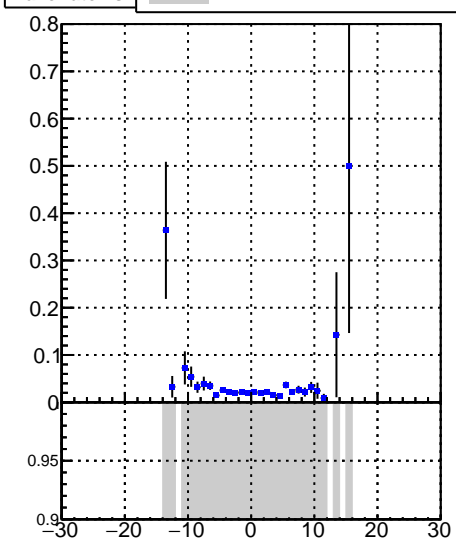

Fake rate vs vertpos**Duplicates Rate vs vertpos****Pileup rate vs vertpos****Fake rate vs v**

—●— DQM_V0001_R000000001_Global_CMSSW_X_Y_Z_RECO

**Fake rate vs. sim PV z****Duplicates Rate vs sim PV z****Pileup rate vs. sim PV z**