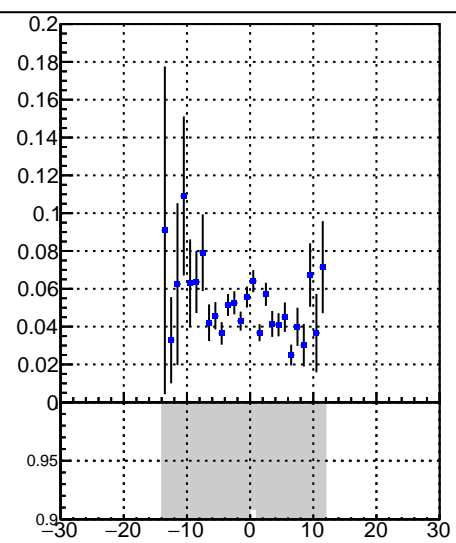

Fake rate vs vertpos**Duplicates Rate vs vertpos****Pileup rate vs vertpos****Fake rate vs v**

—●— DQM_V0001_R000000001_Global_CMSSW_X_Y_Z_RECO

**Fake rate vs. sim PV z****Duplicates Rate vs sim PV z****Pileup rate vs. sim PV z**