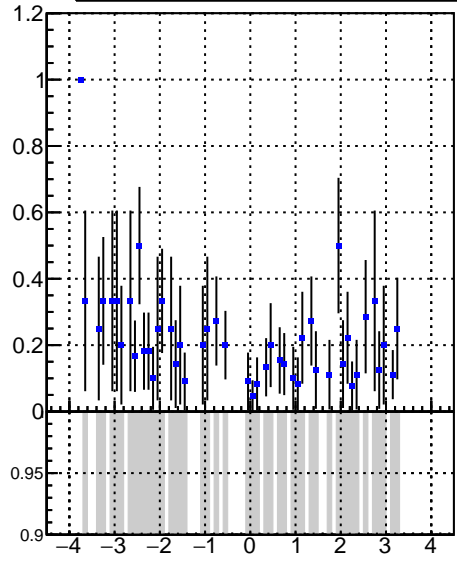

Efficiency vs p_T **fake+duplicates vs p_T** 

DQM_V0001_R000000001_Global_CMSSW_X_Y_Z_RECO

**Efficiency vs ϕ** **fake+duplicates vs ϕ** 