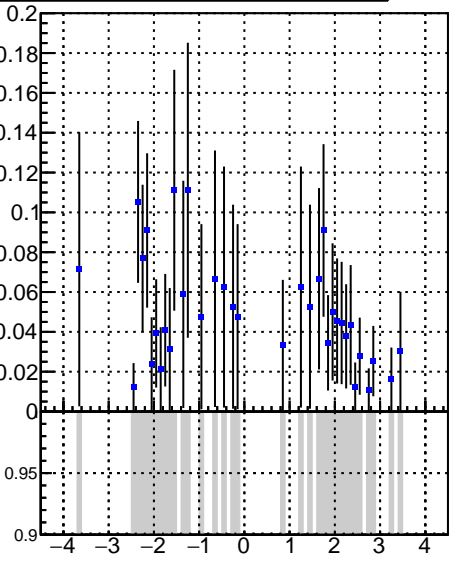

Efficiency vs p_T **fake+duplicates vs p_T** 

DQM_V0001_R000000001_Global_CMSSW_X_Y_Z_RECO

**Efficiency vs ϕ** **fake+duplicates vs ϕ** 