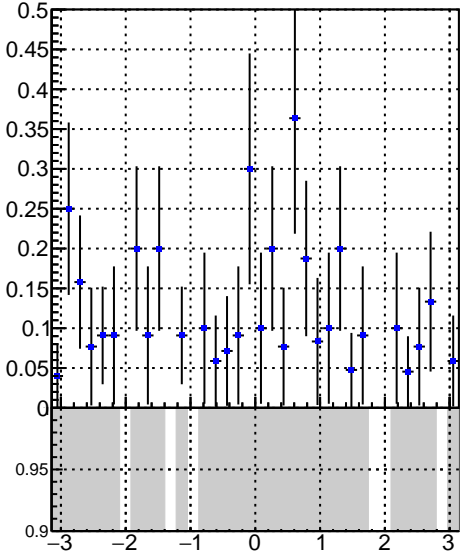

Efficiency vs p_T **fake+duplicates vs p_T** 

DQM_V0001_R000000001_Global_CMSSW_X_Y_Z_RECO

**Efficiency vs ϕ** **fake+duplicates vs ϕ** 