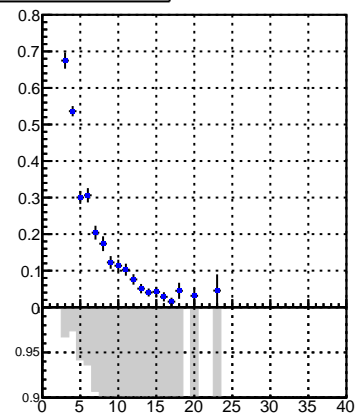

Efficiency vs hit**fake+duplicates vs hits****Efficiency**

Legend: DQM_V0001_R000000001_Global_CMSSW_X_Y_Z_RECO

**Efficiency vs pixel layer****fake+duplicates vs pixel layers****Efficiency vs 3D layer****fake+duplicates vs 3D layers**