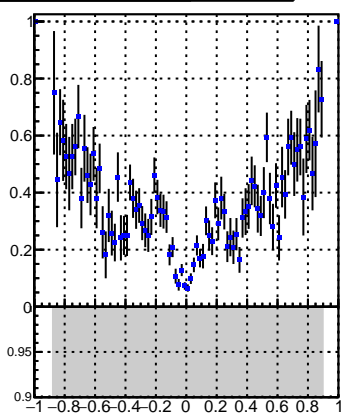

Efficiency vs Dxy(PV)**fake+duplicates vs dxy(PV)**
Efficiency

DQM_V0001_R000000001_Global_CMSSW_X_Y_Z_RECO
**Efficiency vs Dz(PV)****fake+duplicates vs dz(PV)****Efficiency vs Dz(PV)****fake+duplicates vs dz(PV)**