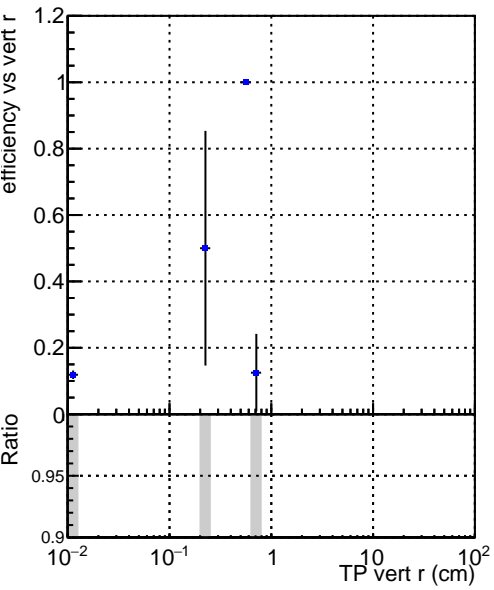

Efficiency vs vertpos

Efficiency vs TP vert z (cm) DQM_V0001_R000000001_Global_CMSSW_X.Y.Z_RECO

Efficiency vs. sim PV z