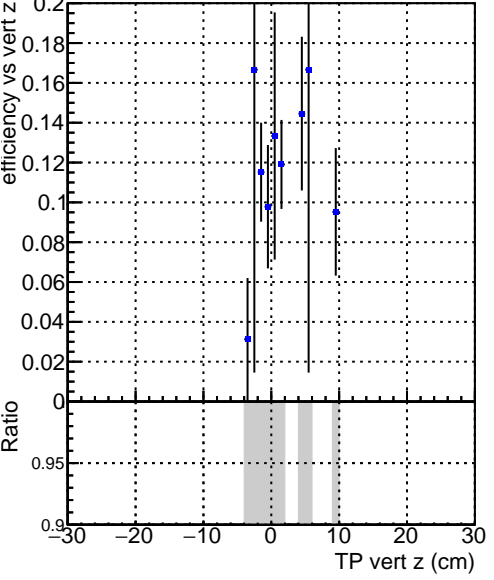

Efficiency vs vertpos

Efficiency vs TP vert z (cm) DQM_V0001_R000000001_Global_CMSSW_X.Y.Z_RECO

Efficiency vs. sim PV z