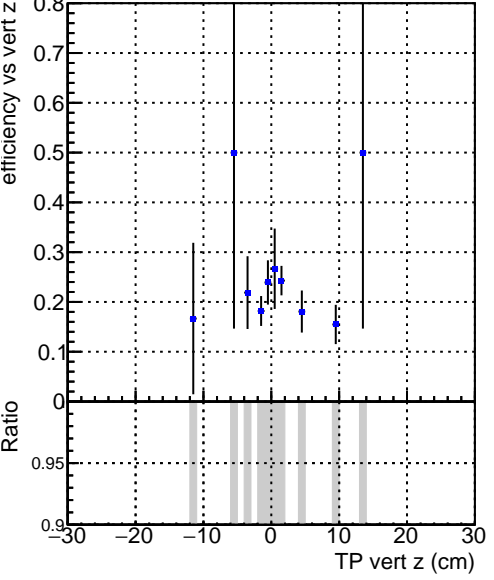

Efficiency vs vertpos

Efficiency vs TP vert z (cm) DQM_V0001_R000000001_Global_CMSSW_X.Y.Z_RECO

Efficiency vs. sim PV z