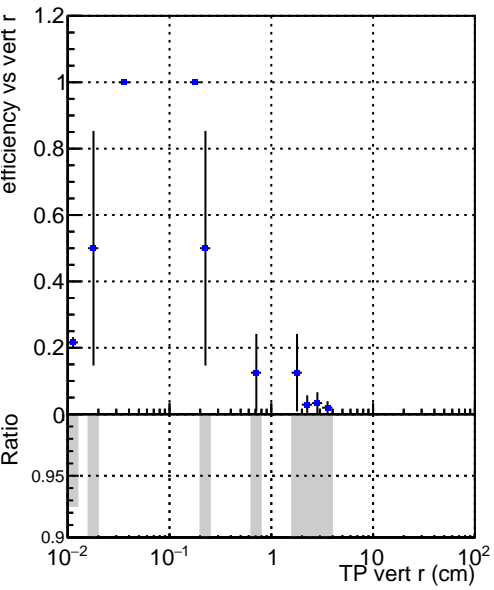

Efficiency vs vertpos

Efficiency vs TP vert z (cm) DQM_V0001_R000000001_Global_CMSSW_X.Y.Z_RECO

Efficiency vs. sim PV z