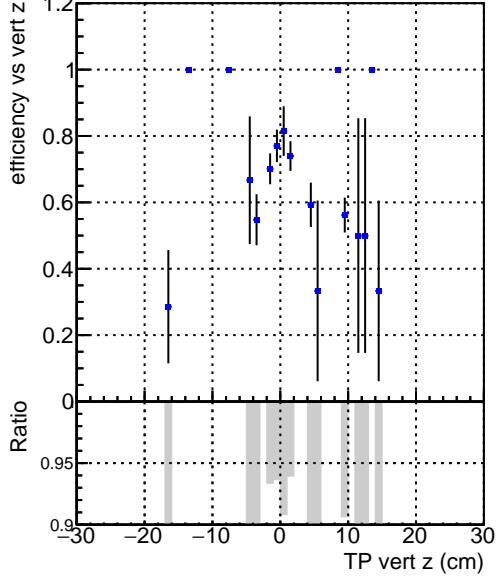

Efficiency vs vertpos**fake+duplicates vs vert r****Efficiency**

Legend: ■ DQM_V0001_R000000001_Global_CMSSW_X.Y.Z_RECO

**Efficiency vs. sim PV z****fake+duplicates vs Sim. PV z**