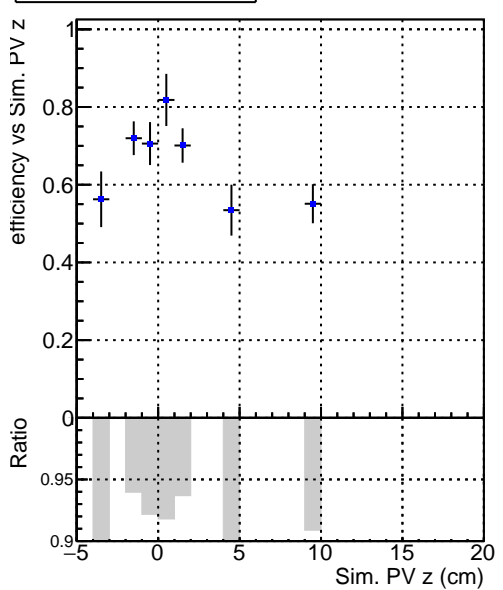

Efficiency vs vertpos**fake+duplicates vs vert r****Efficiency**

Legend: ■ DQM_V0001_R000000001_Global_CMSSW_X.Y.Z_RECO

**Efficiency vs. sim PV z****fake+duplicates vs Sim. PV z**