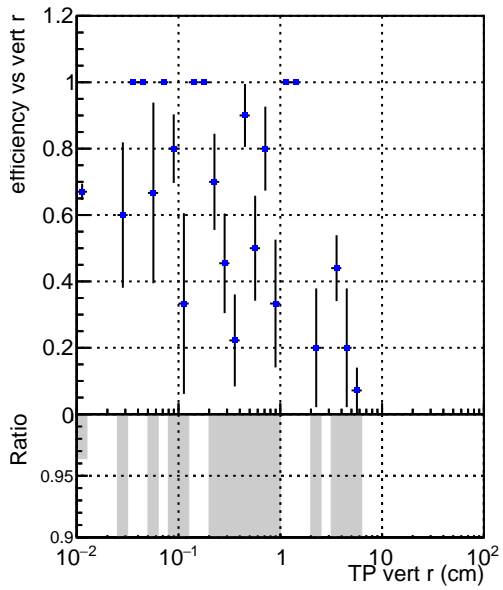

Efficiency vs vertpos**fake+duplicates vs vert r****Efficiency**

Legend: ■ DQM_V0001_R000000001_Global_CMSSW_X.Y.Z_RECO

**Efficiency vs. sim PV z****fake+duplicates vs Sim. PV z**