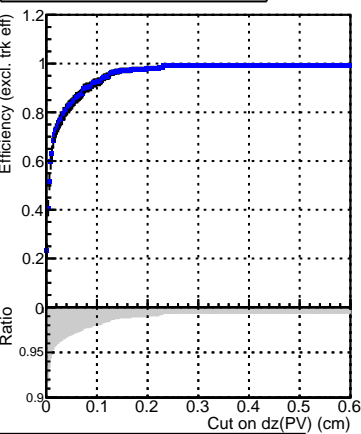

Efficiency vs. dz (PV)

Efficiency (tracking eff factorized out) vs. dz (PV)

Fake rate

DQM_V0001_R000000001_Global_CMSSW_X_Y_Z_RECO