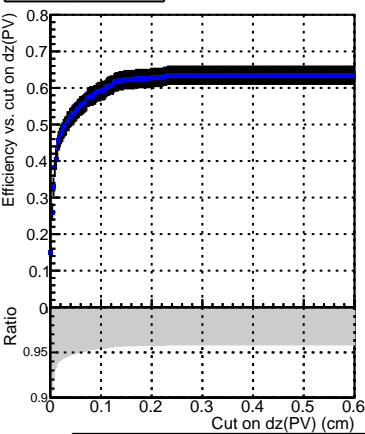

Efficiency vs. dz (PV)

Efficiency (tracking eff factorized out) vs. dz (PV)

Fake rate

DQM_V0001_R000000001_Global_CMSSW_X_Y_Z_RECO