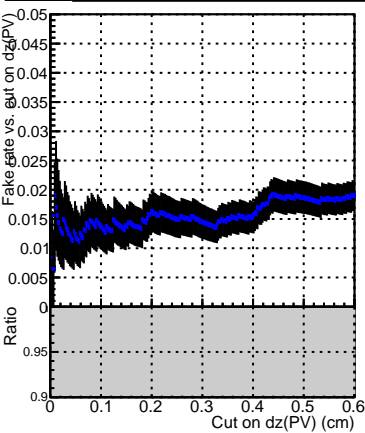

Efficiency vs. dz (PV)

Efficiency (tracking eff factorized out) vs. dz (PV)

Fake rate

DQM_V0001_R000000001_Global_CMSSW_X_Y_Z_RECO