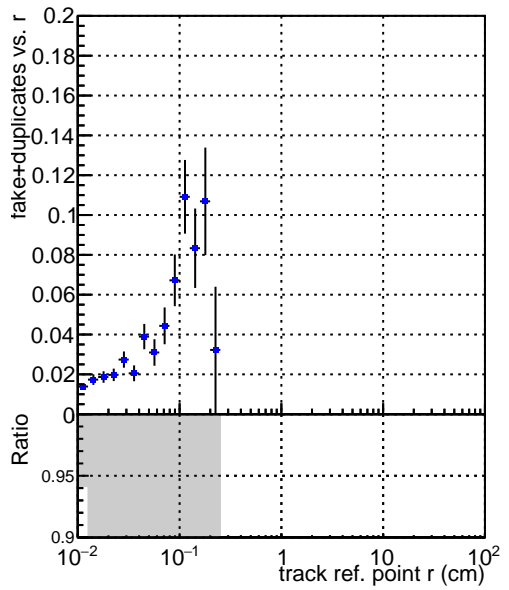

Efficiency vs vertpos**fake+duplicates vs vert r****Efficiency**

Legend: DQM_V0001_R000000001_Global_CMSSW_X_Y_Z_RECO

**Efficiency vs. sim PV z****fake+duplicates vs Sim. PV z**