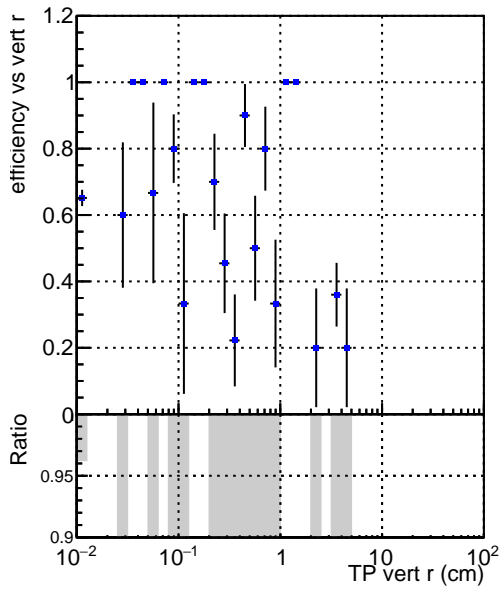

Efficiency vs vertpos**fake+duplicates vs vert r****Efficiency**

Legend: DQM_V0001_R000000001_Global_CMSSW_X_Y_Z_RECO

**Efficiency vs. sim PV z****fake+duplicates vs Sim. PV z**