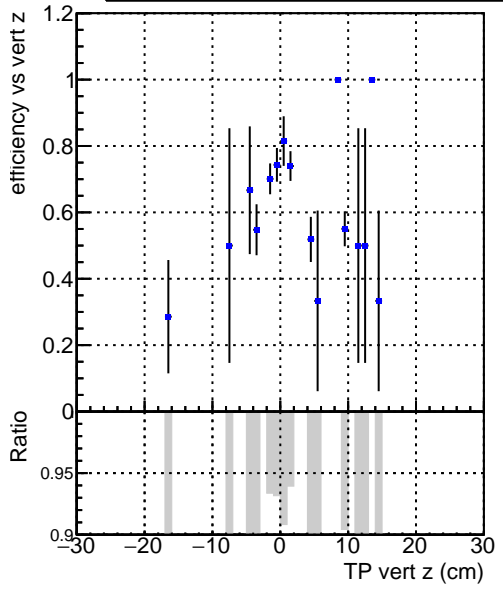

Efficiency vs vertpos**fake+duplicates vs vert r****Efficiency**

Legend: DQM_V0001_R000000001_Global_CMSSW_X_Y_Z_RECO

**Efficiency vs. sim PV z****fake+duplicates vs Sim. PV z**