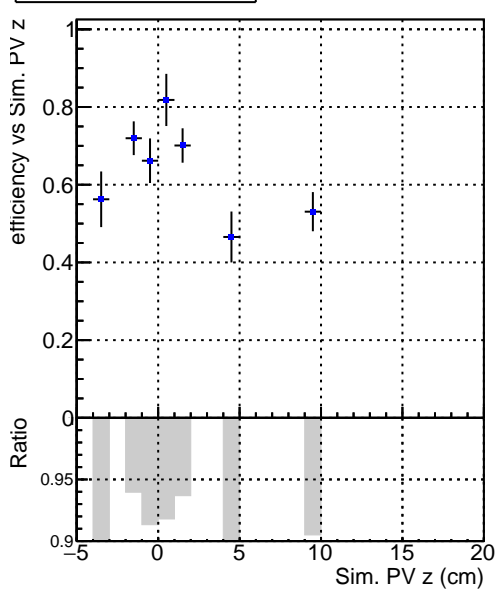

Efficiency vs vertpos**fake+duplicates vs vert r****Efficiency**

Legend: DQM_V0001_R000000001_Global_CMSSW_X_Y_Z_RECO

**Efficiency vs. sim PV z****fake+duplicates vs Sim. PV z**