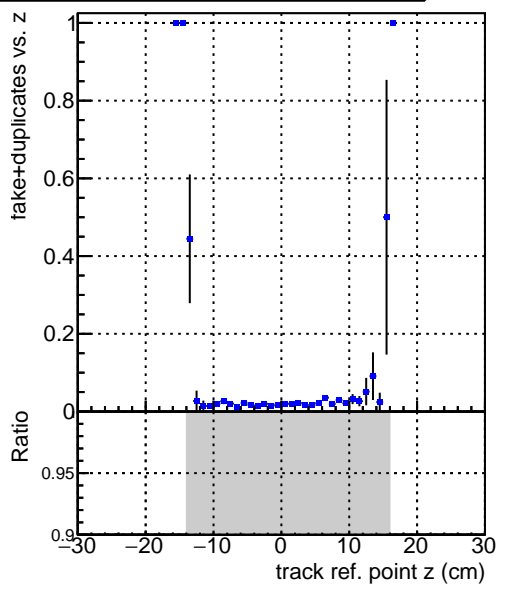

Efficiency vs vertpos**fake+duplicates vs vert r****Efficiency**

Legend: DQM_V0001_R000000001_Global_CMSSW_X_Y_Z_RECO

**Efficiency vs. sim PV z****fake+duplicates vs Sim. PV z**