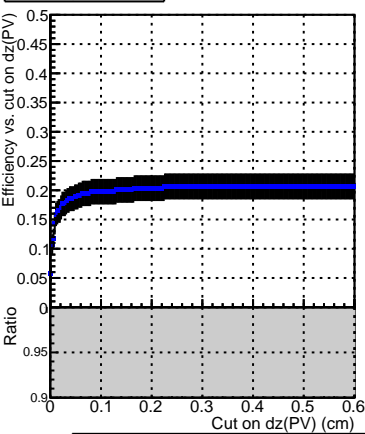

Efficiency vs. dz (PV)

Efficiency (tracking eff factorized out) vs. dz (PV)

Fake rate

DQM_V0001_R000000001_Global_CMSSW_X_Y_Z_RECO