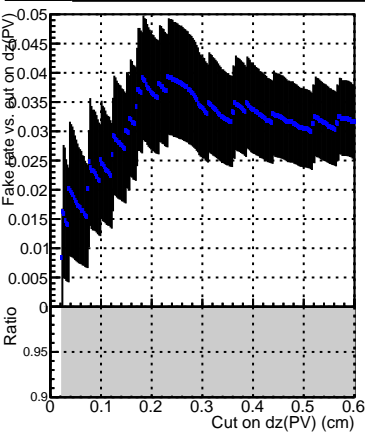

Efficiency vs. dz (PV)

Efficiency (tracking eff factorized out) vs. dz (PV)

Fake rate

DQM_V0001_R000000001_Global_CMSSW_X_Y_Z_RECO