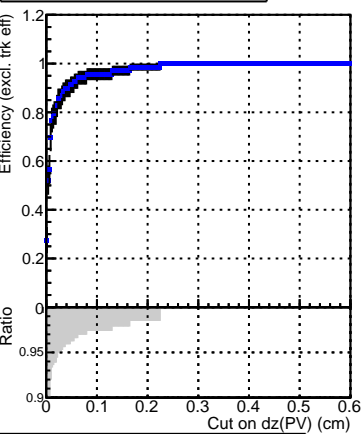

Efficiency vs. dz (PV)

Efficiency (tracking eff factorized out) vs. dz (PV)

Fake rate

DQM_V0001_R000000001_Global_CMSSW_X_Y_Z_RECO