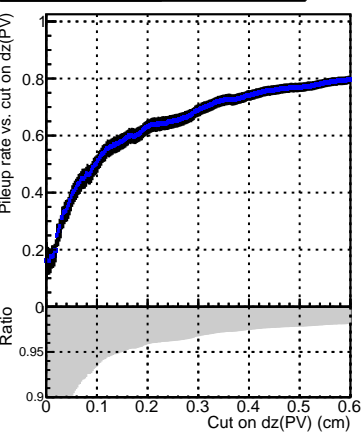

Efficiency vs. dz (PV)

Efficiency (tracking eff factorized out) vs. dz (PV)

Fake rate

DQM_V0001_R000000001_Global_CMSSW_X_Y_Z_RECO