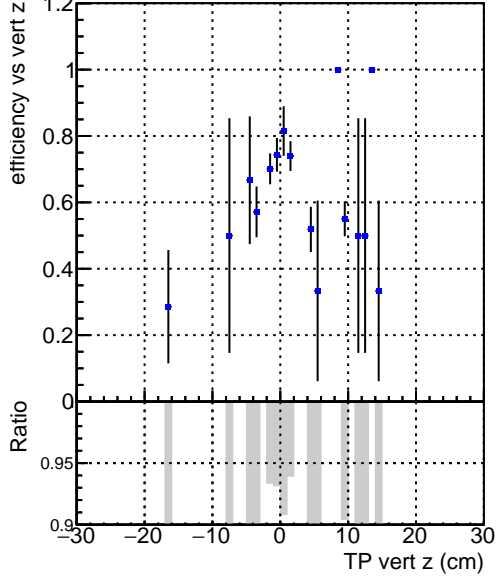

Efficiency vs vertpos**fake+duplicates vs vert r**
Efficiency vs vert z ■ DQM_V0001_R000000001_Global_CMSSW_X.Y.Z_RECO
**Efficiency vs. sim PV z****fake+duplicates vs Sim. PV z**