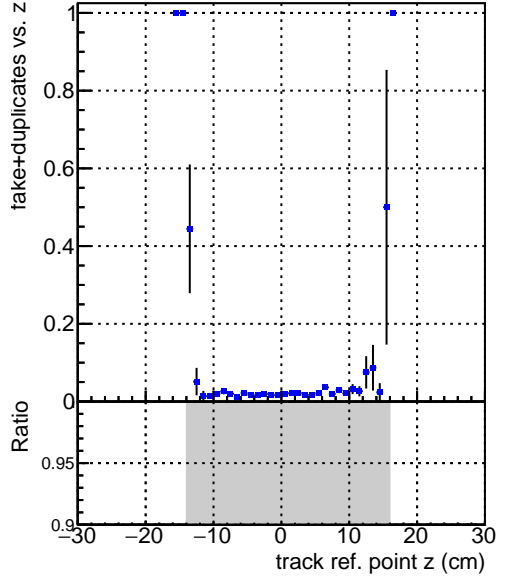

Efficiency vs vertpos**fake+duplicates vs vert r**
Efficiency vs vert z ■ DQM_V0001_R000000001_Global_CMSSW_X.Y.Z_RECO
**Efficiency vs. sim PV z****fake+duplicates vs Sim. PV z**