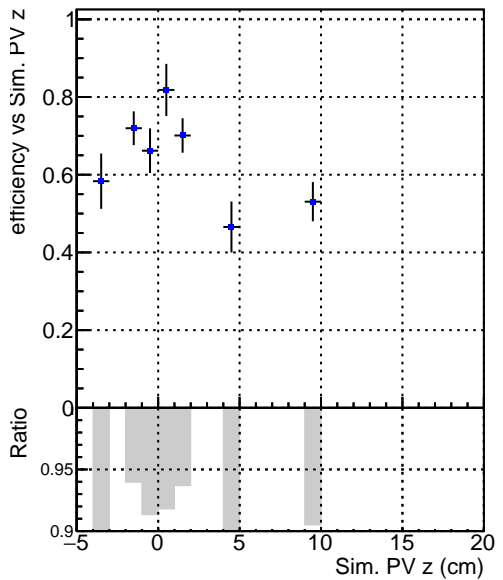

Efficiency vs vertpos**fake+duplicates vs vert r**
Efficiency vs vert z ■ DQM_V0001_R000000001_Global_CMSSW_X.Y.Z_RECO
**Efficiency vs. sim PV z****fake+duplicates vs Sim. PV z**