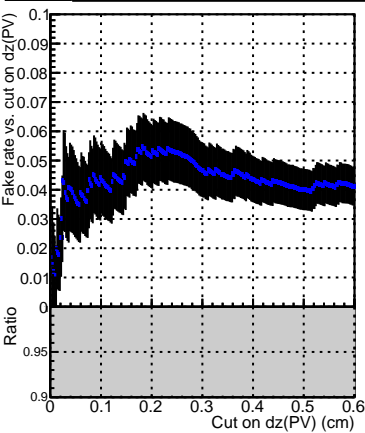

Efficiency vs. dz (PV)

Efficiency (tracking eff factorized out) vs. dz (PV)

Fake rate

DQM_V0001_R000000001_Global_CMSSW_X_Y_Z_RECO