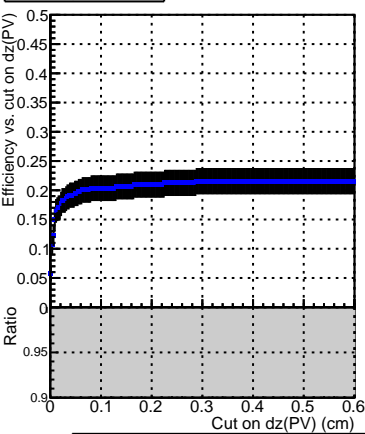

Efficiency vs. dz (PV)

Efficiency (tracking eff factorized out) vs. dz (PV)

Fake rate

DQM_V0001_R000000001_Global_CMSSW_X_Y_Z_RECO