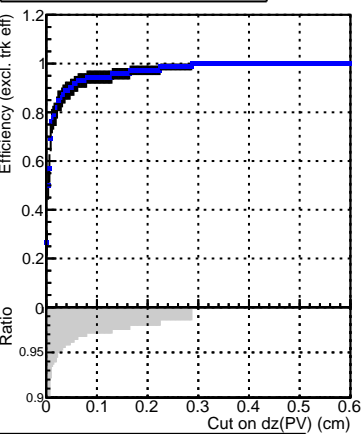

Efficiency vs. dz (PV)

Efficiency (tracking eff factorized out) vs. dz (PV)

Fake rate

DQM_V0001_R000000001_Global_CMSSW_X_Y_Z_RECO