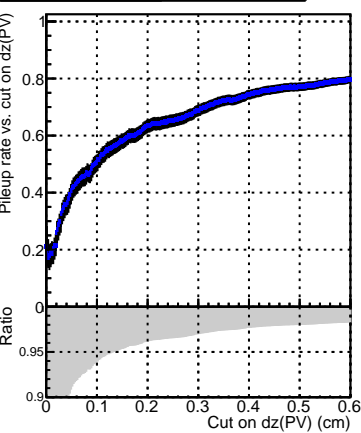

Efficiency vs. dz (PV)

Efficiency (tracking eff factorized out) vs. dz (PV)

Fake rate

DQM_V0001_R000000001_Global_CMSSW_X_Y_Z_RECO