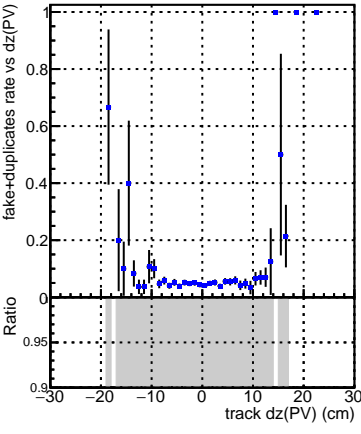

Efficiency vs Dxy(PV)**fake+duplicates vs dxy(PV)**

Efficiency   `DQM_V0001_R000000001_Global_CMSSW_X_Y_Z_RECO`

**Efficiency vs Dz(PV)****fake+duplicates vs dz(PV)****Efficiency vs Dz(PV)****fake+duplicates vs dz(PV)**