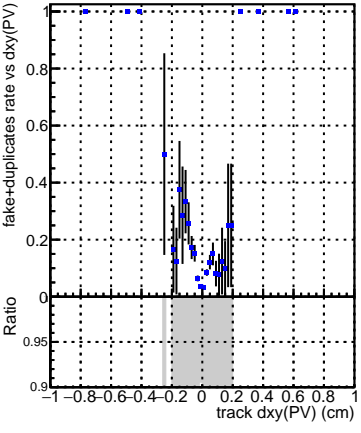

Efficiency vs Dxy(PV)**fake+duplicates vs dxy(PV)**

Efficiency   `DQM_V0001_R000000001_Global_CMSSW_X_Y_Z_RECO`

**Efficiency vs Dz(PV)****fake+duplicates vs dz(PV)****Efficiency vs Dz(PV)****fake+duplicates vs dz(PV)**