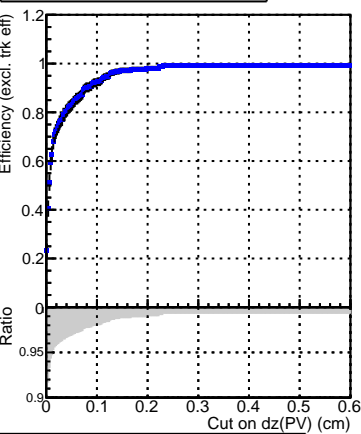

Efficiency vs. dz (PV)

Efficiency (tracking eff factorized out) vs. dz (PV)

Fake rate

DQM_V0001_R000000001_Global_CMSSW_X_Y_Z_RECO