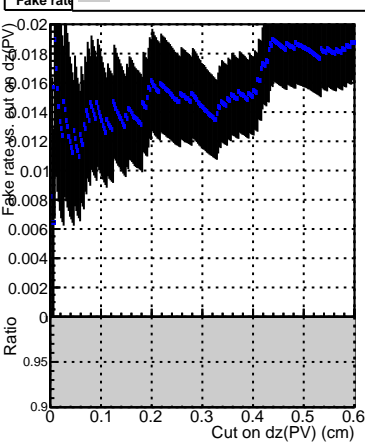

Efficiency vs. dz (PV)

Efficiency (tracking eff factorized out) vs. dz (PV)

Fake rate

DQM_V0001_R000000001_Global_CMSSW_X_Y_Z_RECO