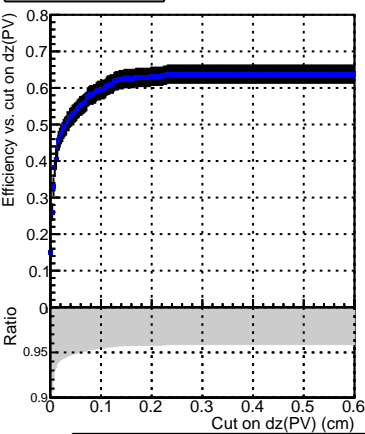

Efficiency vs. dz (PV)

Efficiency (tracking eff factorized out) vs. dz (PV)

Fake rate

DQM_V0001_R000000001_Global_CMSSW_X_Y_Z_RECO