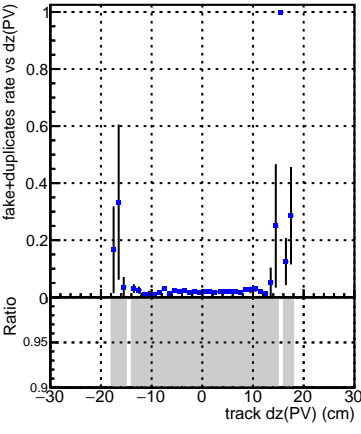

Efficiency vs Dxy(PV)**fake+duplicates vs dxy(PV)**

Efficiency DQM_V0001_R000000001_Global_CMSSW_X_Y_Z_RECO

**Efficiency vs Dz(PV)****fake+duplicates vs dz(PV)****Efficiency vs Dz(PV)****fake+duplicates vs dz(PV)**