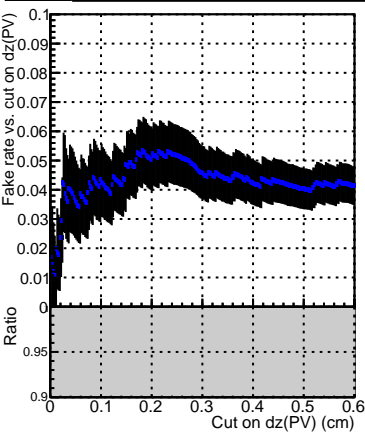

Efficiency vs. dz (PV)

Efficiency (tracking eff factorized out) vs. dz (PV)

Fake rate

Legend: DQM_V0001_R000000001_Global_CMSSW_X_Y_Z_RECO