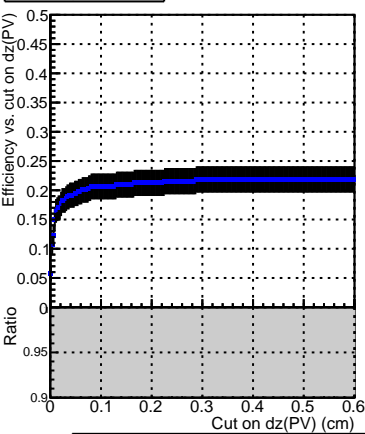

Efficiency vs. dz (PV)

Efficiency (tracking eff factorized out) vs. dz (PV)

Fake rate

Legend: DQM_V0001_R000000001_Global_CMSSW_X_Y_Z_RECO