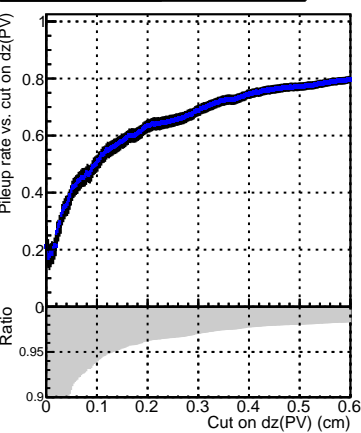

Efficiency vs. dz (PV)

Efficiency (tracking eff factorized out) vs. dz (PV)

Fake rate

Legend: DQM_V0001_R000000001_Global_CMSSW_X_Y_Z_RECO