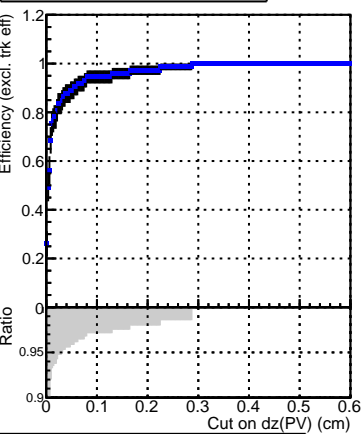

Efficiency vs. dz (PV)

Efficiency (tracking eff factorized out) vs. dz (PV)

Fake rate

Legend: DQM_V0001_R000000001_Global_CMSSW_X_Y_Z_RECO