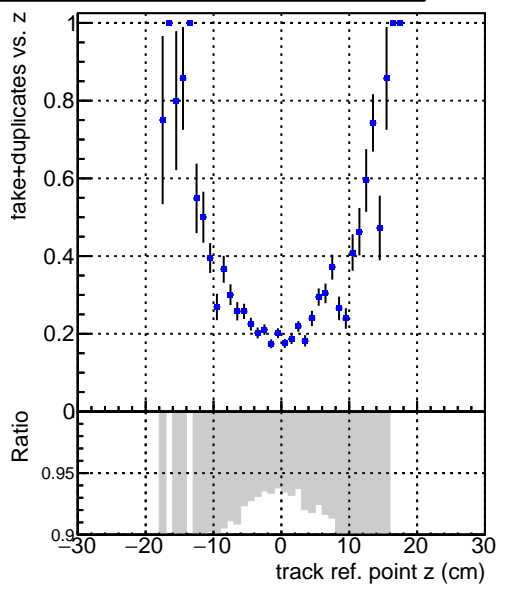

Efficiency vs vertpos**fake+duplicates vs vert r****Efficiency**

■ DQM_V0001_R000000001_Global_CMSSW_X.Y.Z_RECO

**Efficiency vs. sim PV z****fake+duplicates rate vs Sim. PV z**