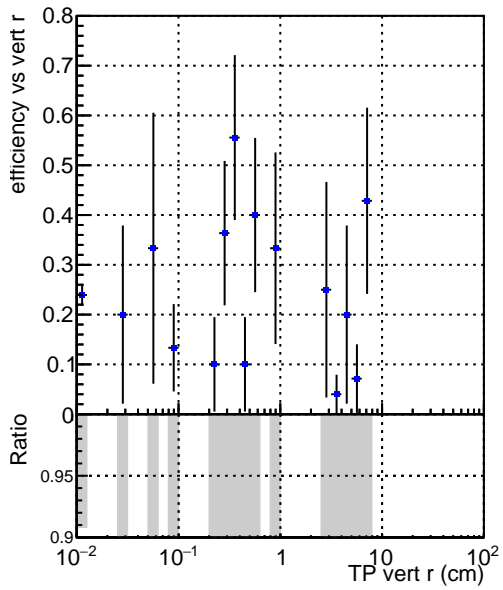

Efficiency vs vertpos**fake+duplicates vs vert r****Efficiency**

■ DQM_V0001_R000000001_Global_CMSSW_X.Y.Z_RECO

**Efficiency vs. sim PV z****fake+duplicates rate vs Sim. PV z**