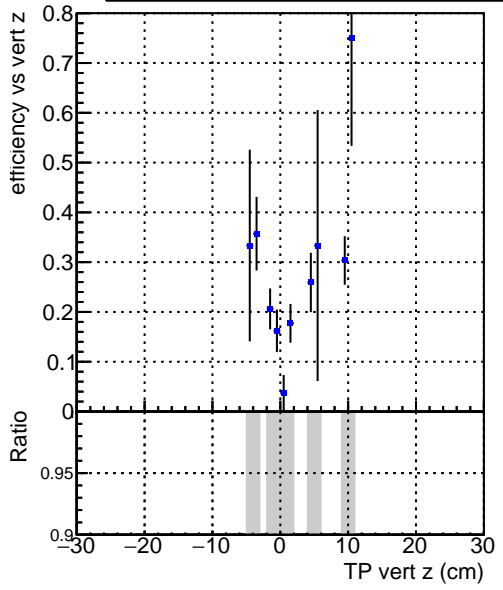

Efficiency vs vertpos**fake+duplicates vs vert r****Efficiency**

■ DQM_V0001_R000000001_Global_CMSSW_X.Y.Z_RECO

**Efficiency vs. sim PV z****fake+duplicates rate vs Sim. PV z**