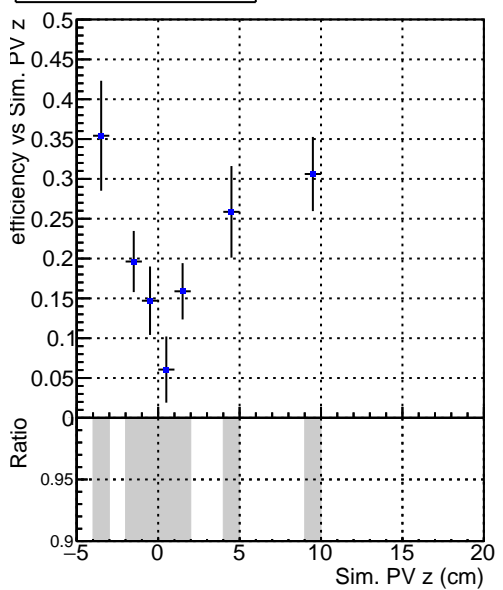

Efficiency vs vertpos**fake+duplicates vs vert r****Efficiency**

■ DQM_V0001_R000000001_Global_CMSSW_X.Y.Z_RECO

**Efficiency vs. sim PV z****fake+duplicates rate vs Sim. PV z**