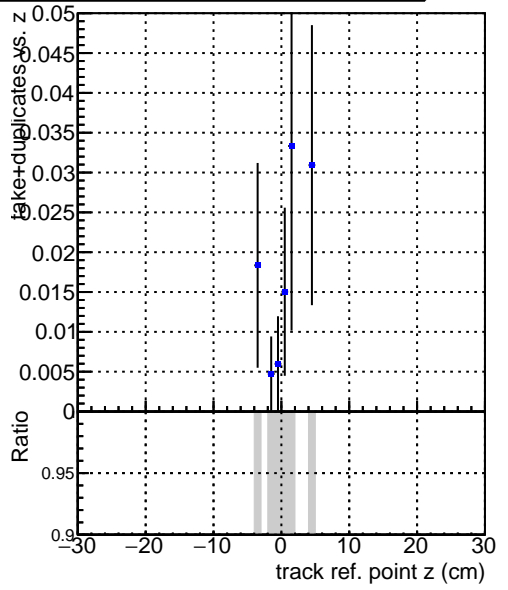

fake+duplicates vs vert r

DQM_V0001_R000000001_Global_CMSSW_X_Y_Z_RECO

**fake+duplicates vs Sim. PV z**