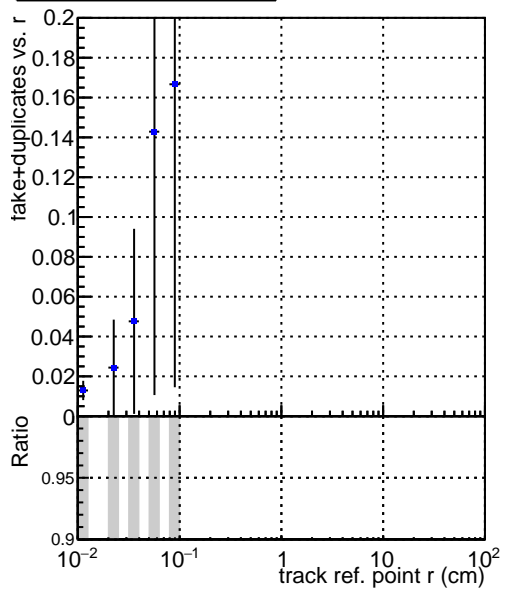

fake+duplicates vs vert r

DQM_V0001_R000000001_Global_CMSSW_X_Y_Z_RECO

**fake+duplicates vs Sim. PV z**