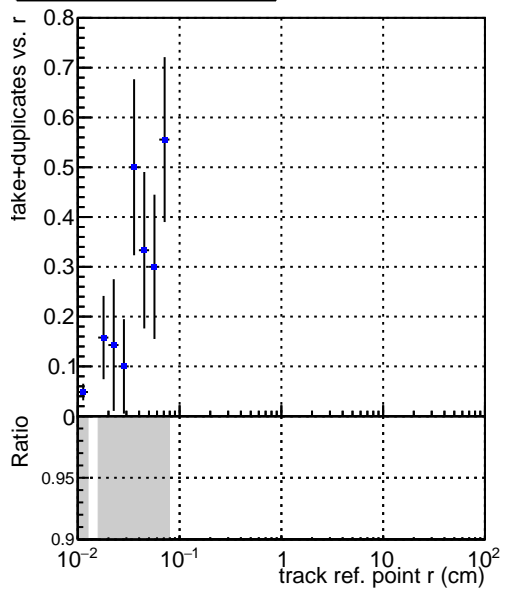

fake+duplicates vs vert r

DQM_V0001_R000000001_Global_CMSSW_X_Y_Z_RECO

**fake+duplicates vs Sim. PV z**