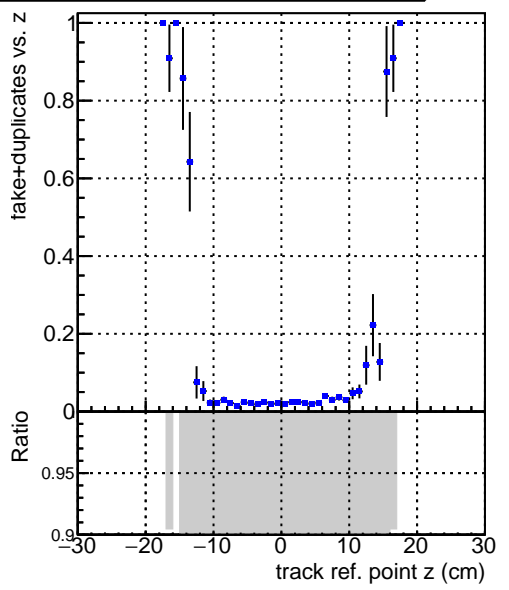

Efficiency vs vertpos**fake+duplicates vs vert r****Efficiency**

Legend: ■ DQM_V0001_R000000001_Global_CMSSW_X.Y.Z_RECO

**Efficiency vs. sim PV z****fake+duplicates vs Sim. PV z**