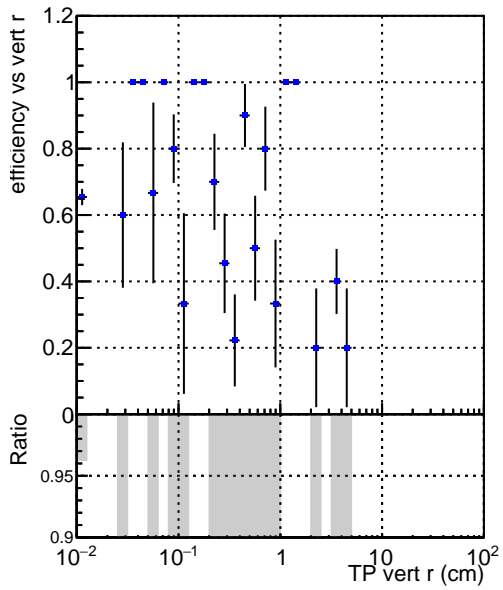

Efficiency vs vertpos**fake+duplicates vs vert r****Efficiency**

Legend: ■ DQM_V0001_R000000001_Global_CMSSW_X.Y.Z_RECO

**Efficiency vs. sim PV z****fake+duplicates vs Sim. PV z**