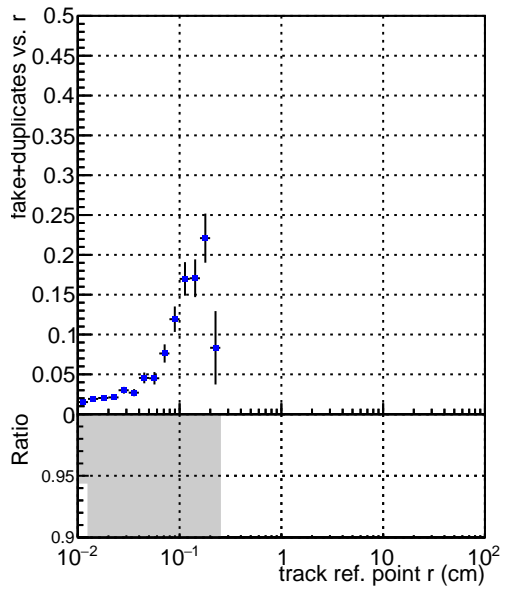

Efficiency vs vertpos**fake+duplicates vs vert r****Efficiency**

Legend: ■ DQM_V0001_R000000001_Global_CMSSW_X.Y.Z_RECO

**Efficiency vs. sim PV z****fake+duplicates vs Sim. PV z**