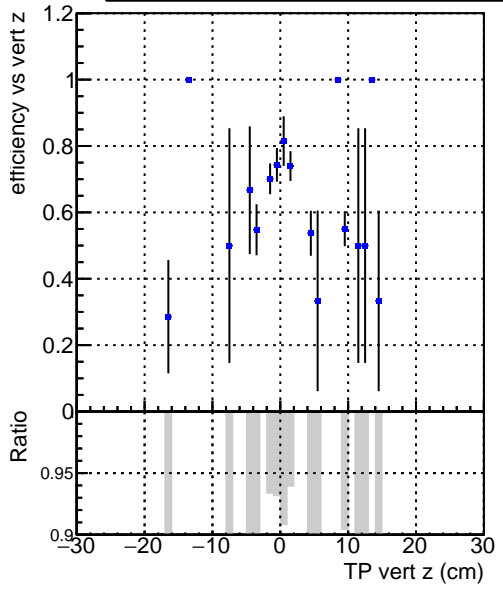

Efficiency vs vertpos**fake+duplicates vs vert r****Efficiency**

Legend: ■ DQM_V0001_R000000001_Global_CMSSW_X.Y.Z_RECO

**Efficiency vs. sim PV z****fake+duplicates vs Sim. PV z**