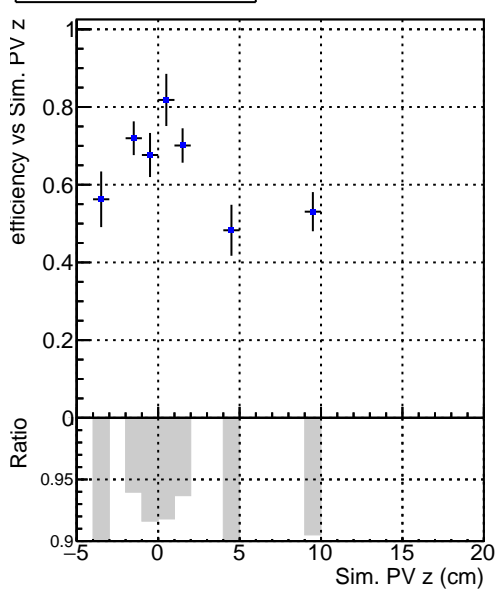

Efficiency vs vertpos**fake+duplicates vs vert r****Efficiency**

Legend: ■ DQM_V0001_R000000001_Global_CMSSW_X.Y.Z_RECO

**Efficiency vs. sim PV z****fake+duplicates vs Sim. PV z**