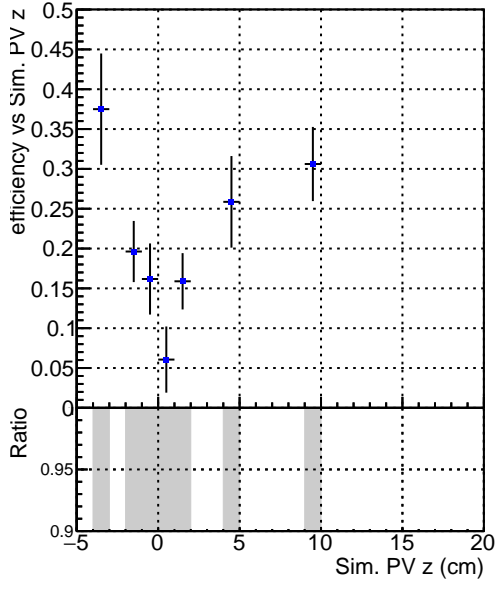

Efficiency vs vertpos**fake+duplicates vs vert r**
Efficiency vs vert z DQM_V0001_R000000001_Global_CMSSW_X_Y_Z_RECO
**Efficiency vs. sim PV z****fake+duplicates vs Sim. PV z**