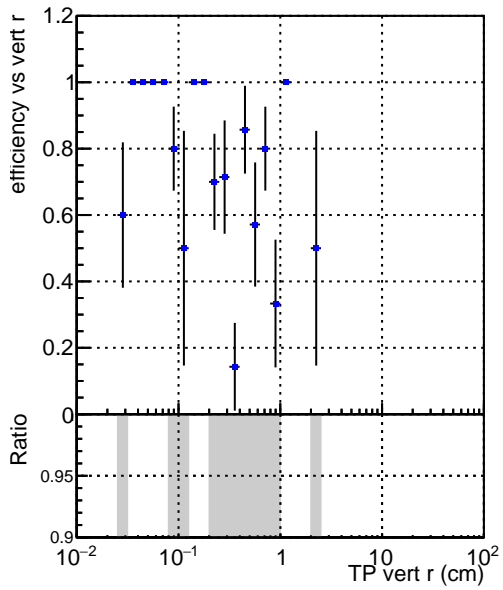

Efficiency vs vertpos

Efficiency

DQM\_V0001\_R000000001\_Global\_CMSSW\_X.Y.Z\_RECO

Efficiency vs. sim PV z