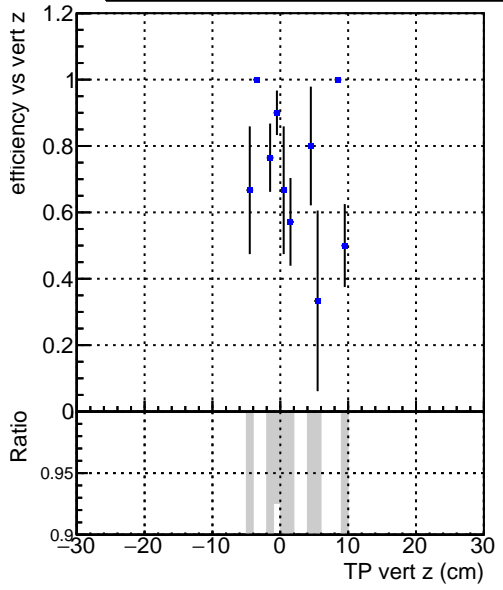

Efficiency vs vertpos

Efficiency

DQM\_V0001\_R000000001\_Global\_CMSSW\_X.Y.Z\_RECO

Efficiency vs. sim PV z