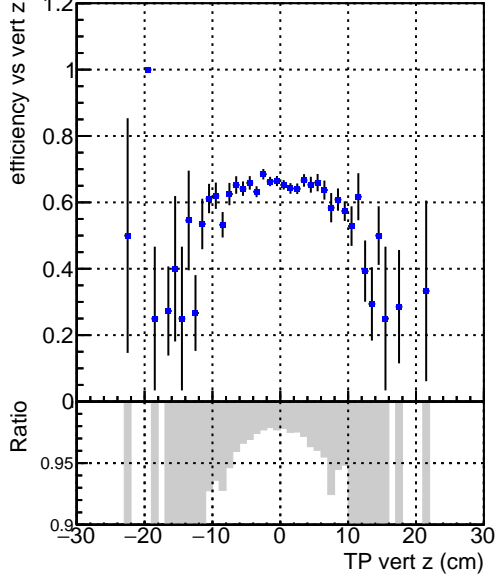

**Efficiency vs vertpos****fake+duplicates vs vert r**
**Efficiency vs vert z** DQM\_V0001\_R000000001\_Global\_CMSSW\_X.Y.Z\_RECO
**Efficiency vs. sim PV z****fake+duplicates vs Sim. PV z**