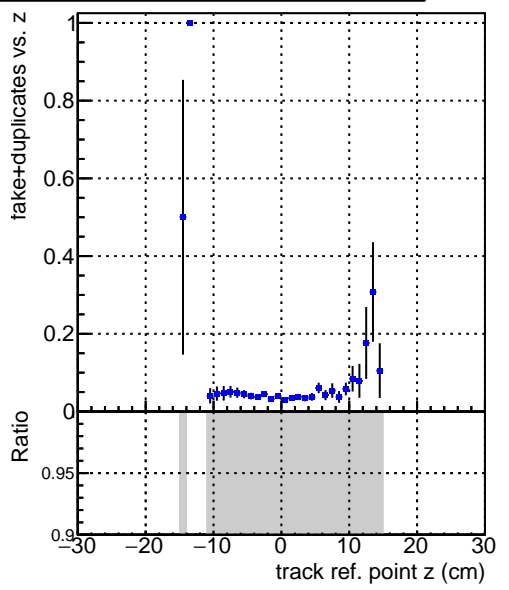

Efficiency vs vertpos**fake+duplicates vs vert r****Efficiency**

■ DQM_V0001_R000000001_Global_CMSSW_X_Y_Z_RECO

**Efficiency vs. sim PV z****fake+duplicates vs Sim. PV z**