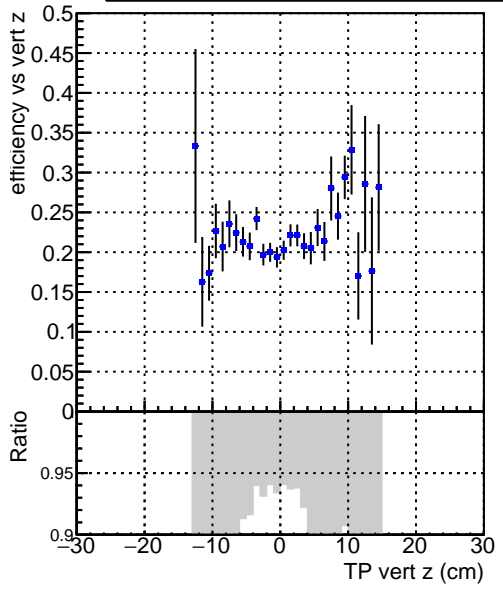

Efficiency vs vertpos**fake+duplicates vs vert r****Efficiency**

■ DQM_V0001_R000000001_Global_CMSSW_X_Y_Z_RECO

**Efficiency vs. sim PV z****fake+duplicates vs Sim. PV z**