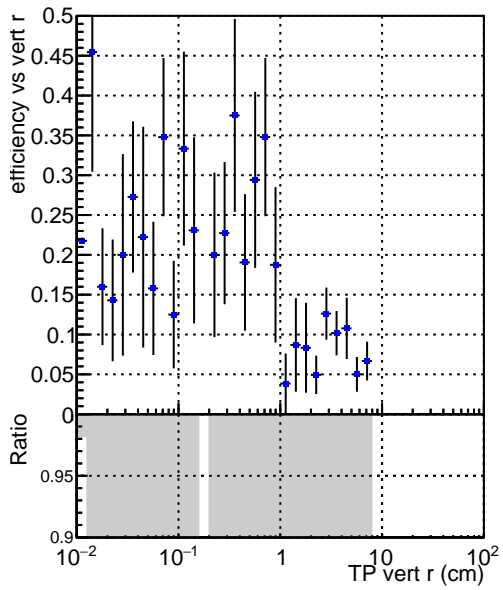

Efficiency vs vertpos**fake+duplicates vs vert r****Efficiency**

■ DQM_V0001_R000000001_Global_CMSSW_X_Y_Z_RECO

**Efficiency vs. sim PV z****fake+duplicates vs Sim. PV z**