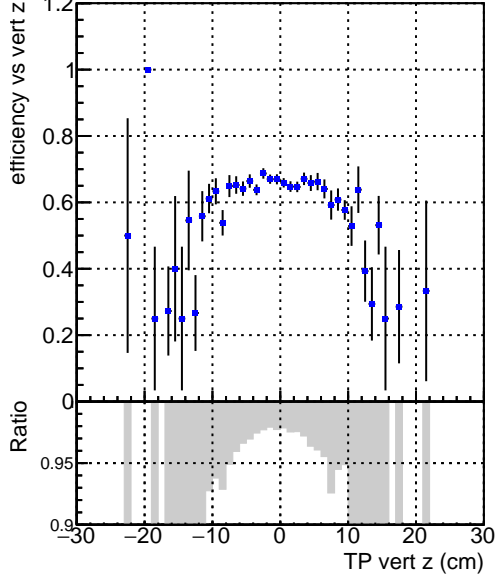

**Efficiency vs vertpos****fake+duplicates vs vert r**
**Efficiency vs vert z** DQM\_V0001\_R000000001\_Global\_CMSSW\_X.Y.Z\_RECO
**Efficiency vs. sim PV z****fake+duplicates vs Sim. PV z**